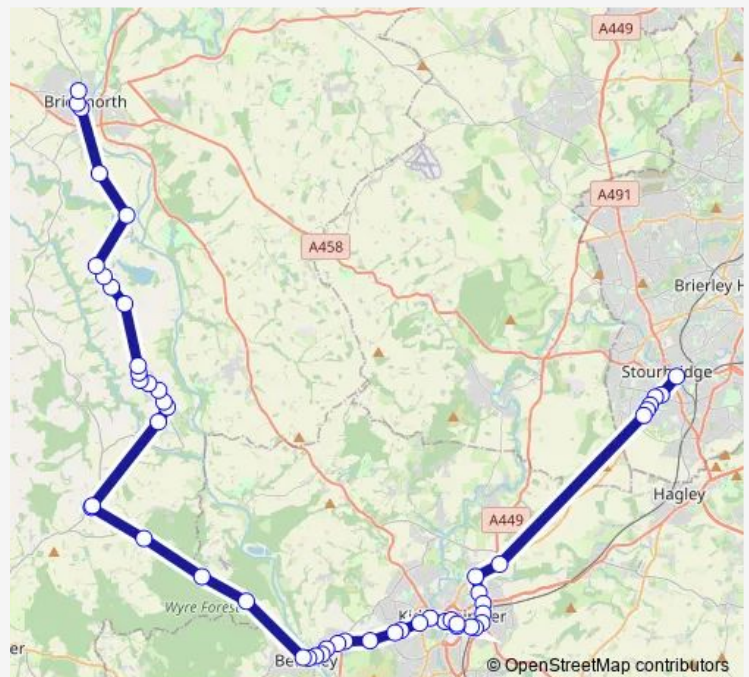

Thursday 07:30-07:24

Friday 07:30-07:24

Saturday —

Sunday —

Route info

Direction: Stanmore Industrial Estate

Stops: 59

Trip Duration: 1 hour 41 min