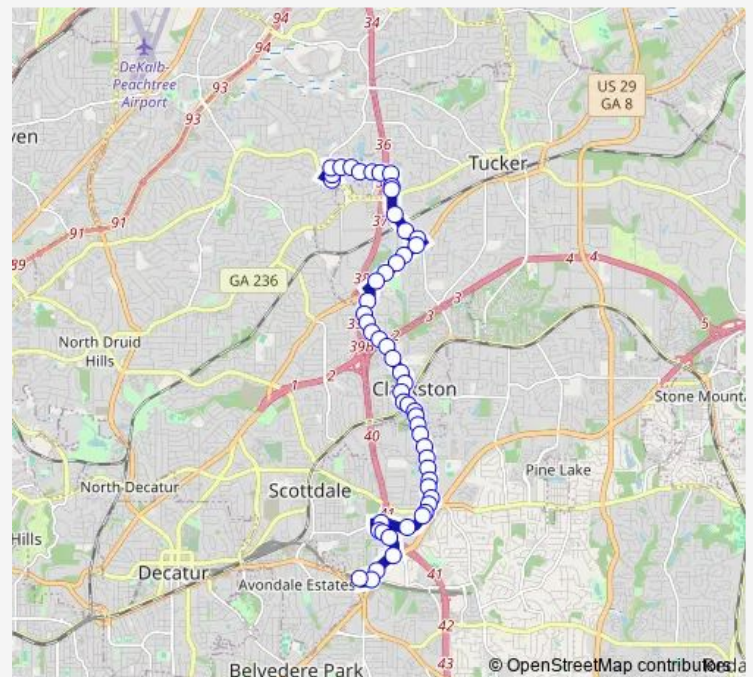

### Route schedule

Kensington Station — Briarcliff RD NE @ Randolph RD Ne

Monday 05:20-23:50

Tuesday 05:20-23:50

Wednesday 05:20-23:50

Thursday 05:20-23:50

Friday 05:20-23:50

Saturday 05:50-23:50

### Route info

Direction: Kensington Station

Stops: 44

Trip Duration: 0 hour 30 min

125 — Clarkston

N Indian Creek DR @ Rogers St

N Indian Creek DR @ Church St

N Indian Creek DR @ Hill St