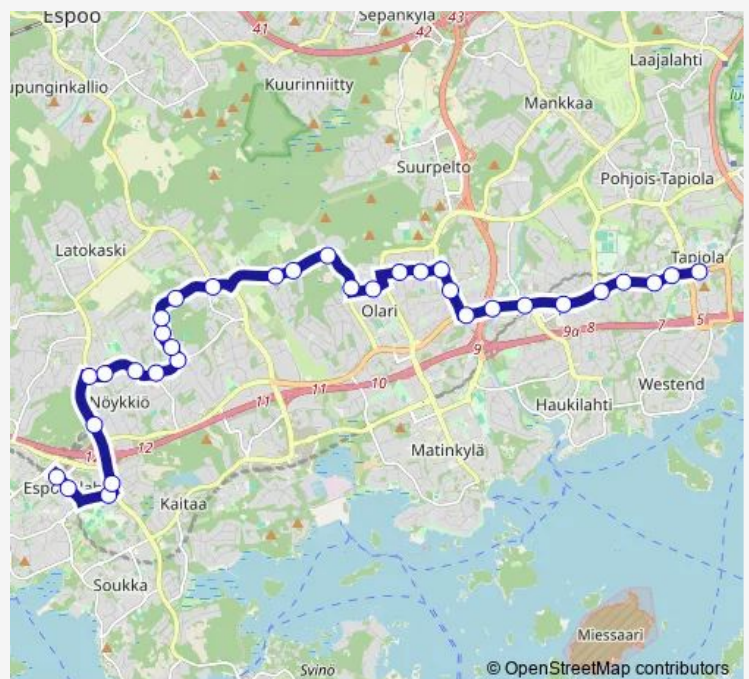

Kuunkatu

Kuunsilta

Alaportti

Route schedule

Espoonlahti (M) — Tapiola (M)

Monday	05:08-00:17 ⁺¹
Tuesday	05:08-00:17 ⁺¹
Wednesday	05:08-00:17 ⁺¹
Thursday	05:08-00:17 ⁺¹
Friday	05:08-00:17 ⁺¹
Saturday	05:25-00:15 ⁺¹
Sunday	06:39-00:11 ⁺¹

Route info

Direction: Espoonlahti (M)

Stops: 33

Trip Duration: 0 hour 32 min

125 — Tapiola (M)-Niittykumpu (M)-Olari-Nöykkiö-Espoonlahti (M)

Itäportti

Ylisrinne

Lystimäenristi