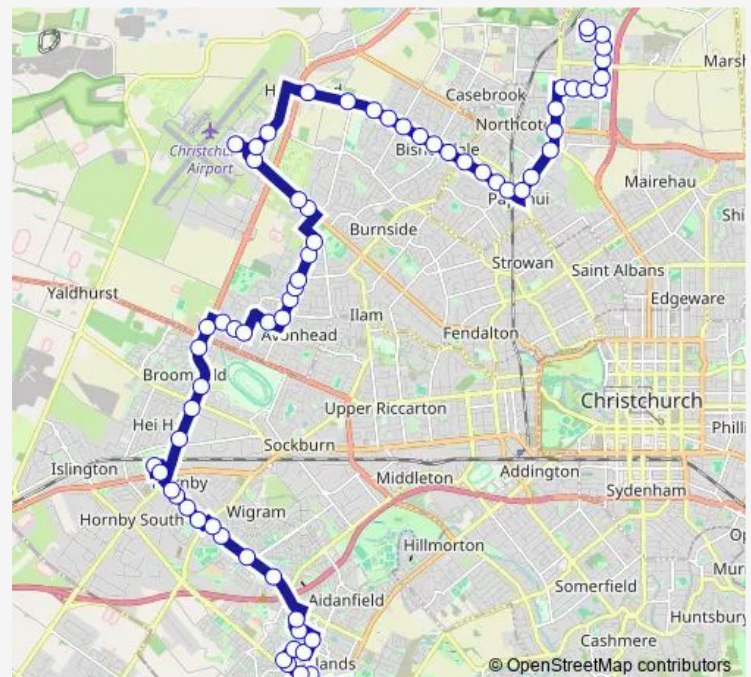

Tuesday 05:52-22:16

Wednesday 05:52-22:16

Thursday 05:52-22:16

Friday 05:52-22:16

Saturday 05:46-22:46

Sunday 06:46-21:46

Route info

Direction: Halswell Shops

Stops: 75

Trip Duration: 1 hour 9 min

125 — Redwood/Westlake

Amyes Rd near Trevor St

Amyes Rd near Witham St

Amyes Rd near Branston St

Amyes Rd near Shands Rd

The Hub Hornby

Main South Rd near Carmen Rd

Carmen Rd near Waterloo Rd

Carmen Rd near Halwyn Dr

Carmen Rd near Steadman Rd

Masham Rd near Rosella St

Russley Rd near Dinton St

Russley

Bentley St near Delaware Cres

Bentley St near Cutts Rd

Woodbury St near Glenharrow Ave

Withells Rd near Woodbury St

Withells Rd near Gainford St

Withells Rd near Apsley Dr

Avonhead Mall

Withells Rd near Westall Ln

Withells Rd near Avonhead Rd