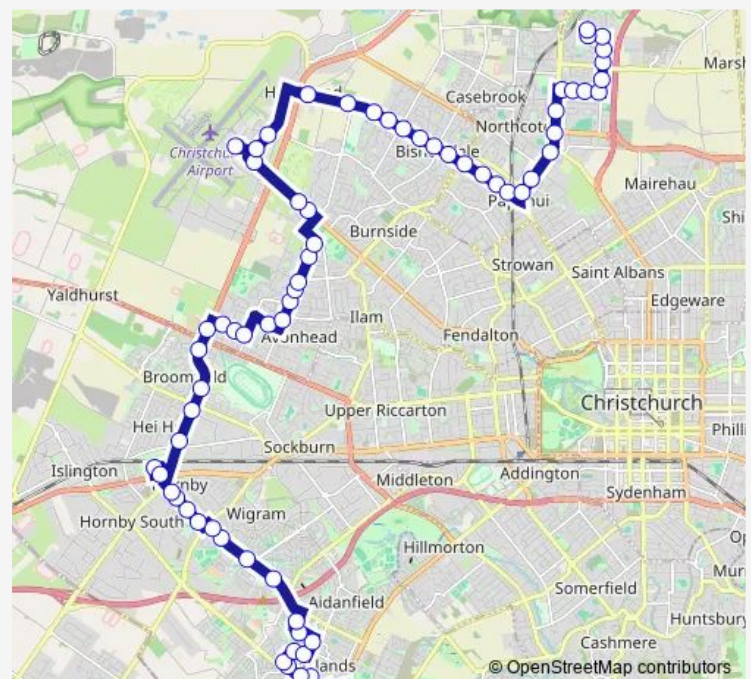

Harewood Rd near Matsons Ave

Harewood Rd near Marble Wood Dr

Harewood Rd near Wilmot St

Harewood Rd near Greers Rd

Route schedule

Redwood — Halswell Shops

Monday 05:50-22:00

Tuesday 05:50-22:00

Wednesday 05:50-22:00

Thursday 05:50-22:00

Friday 05:50-22:00

Saturday 06:00-23:00

Sunday 07:00-22:00

Route info

Direction: Redwood

Stops: 76

Trip Duration: 1 hour 2 min

125 — Redwood/Westlake

Harewood Rd near Farrington Ave

Bishopdale Mall (Harewood Rd)

Harewood Rd near Cotswold Ave

Harewood Rd near Breens Rd

Harewood Rd near Crofton Rd

Harewood Rd near Nunweek Blvd

Harewood Rd near Wooldridge Rd

Harewood Rd near Waimakariri Rd

Orchard Rd near Wairakei Rd

Airport/Antarctic Centre

Christchurch International Airport

Memorial Ave near Spitfire Square

Memorial Ave near Stableford Green