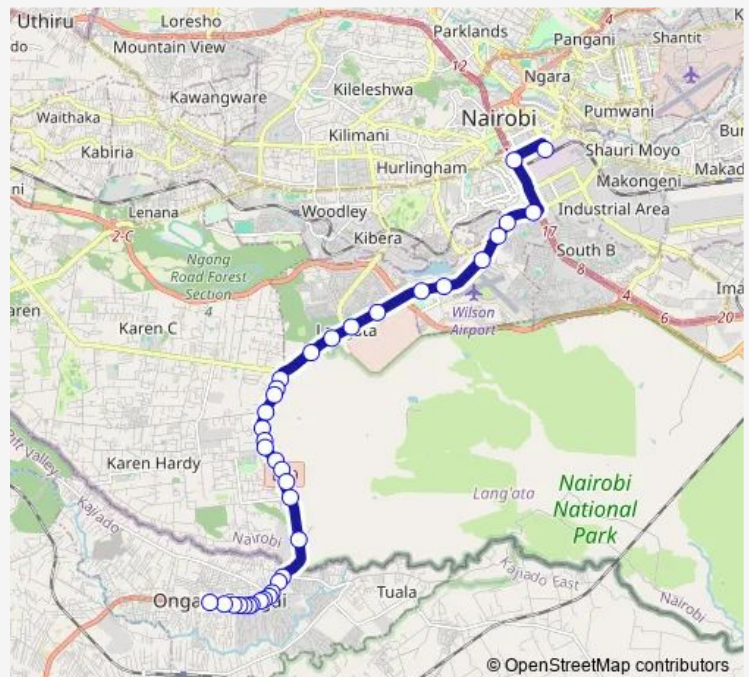

Thursday 06:00

Friday 06:00

Saturday 06:00

Sunday 06:00

Route info

Direction: Railways

Stops: 37

Trip Duration: 0 hour 50 min

125 — Railways-Langata Road-Bomas-Ongata Rongai

Sembe/Kisembe

Mukoma Road

Multimedia University

Maasai Lodge/Hashi

Nibs/Ongata Rongai

Uchumi/Maasai Mall/Ongata Rongai

Tumaini/Ongata Rongai