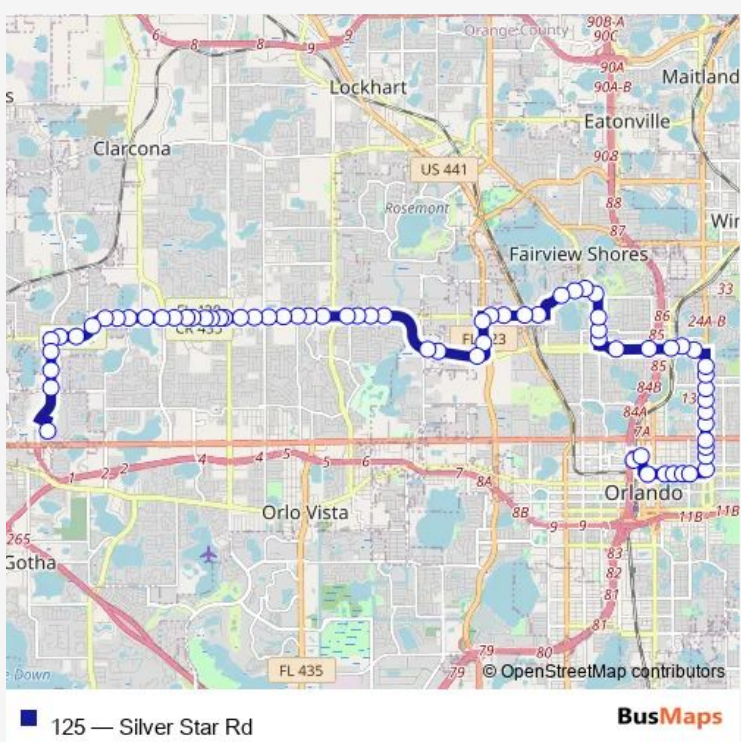

Bus 125 Silver Star Rd

[Go to website](#)

Direction
 Mall RD AND S Clarke Rd — N Garland AVE AND W Amelia St

72 stops

[Open route schedule](#)

- Mall RD AND S Clarke Rd
- S Clarke RD AND W Colonial Dr
- S Clarke RD AND White Rd
- S Clarke RD AND Rachels Ridge Loop
- S Clarke RD AND Adriatic Dr
- N Clarke RD AND E Silver Star Rd
- E Silver Star RD AND Lake Johio Rd
- E Silver Star RD AND Silver Bend Blvd
- Silver Star RD AND Roddy RED Rd
- Silver Star RD AND Coventry Ln
- Silver Star RD AND Woodhaven Ct
- Silver Star RD AND Good Homes Rd
- Silver Star RD AND Lake Stanley Rd
- Silver Star RD AND N Apopka Vineland Rd
- Silver Star RD AND BON AIR Dr
- Silver Star RD AND Summer Glen Dr
- Silver Star RD AND Laurel Hill Dr
- Silver Star RD AND Silkwood Cir
- Silver Star RD AND Renegade Dr
- Silver Star RD AND N Hiawassee Rd
- Silver Star RD AND N Hiawassee Rd

Route schedule

Mall RD AND S Clarke Rd — N Garland AVE AND W Amelia St

Monday	04:20-23:45
Tuesday	04:20-23:45
Wednesday	04:20-23:45
Thursday	04:20-23:45
Friday	04:20-23:45
Saturday	04:15-23:45
Sunday	05:05-22:00

Route info

Direction: Mall RD AND S Clarke Rd

Stops: 72

Trip Duration: 0 hour 56 min

Silver Star RD AND Environs Blvd

Silver Star RD AND Healy Dr

Silver Star RD AND Park Hamilton Blvd

Silver Star RD AND N Hastings St

Saturday 05:00-00:45⁺¹

Sunday 04:55-21:50

Route info

Direction: N Garland AVE AND W Amelia St

Stops: 69

Trip Duration: 0 hour 50 min

Edgewater DR AND W Hazel St

Edgewater DR AND W PAR St