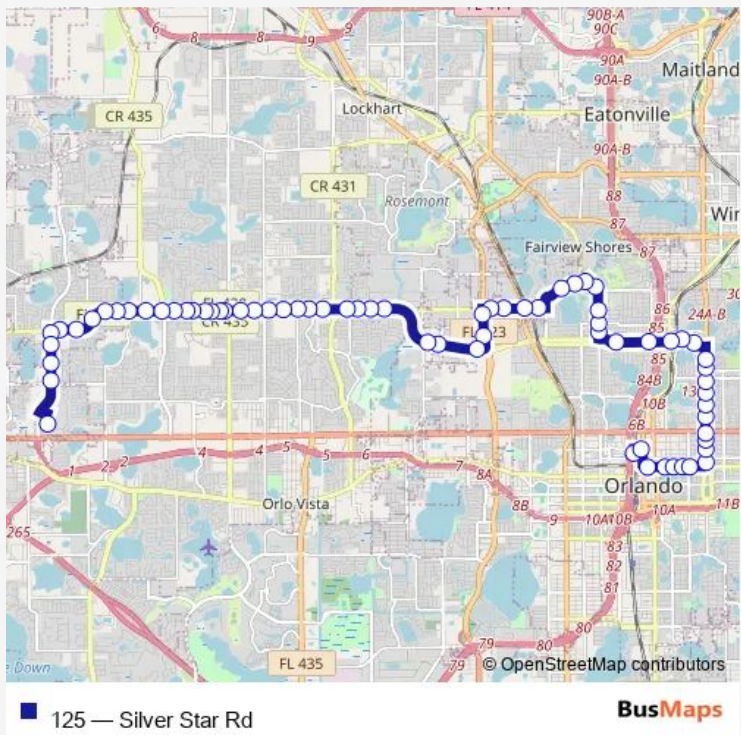

Bus 125 Silver Star Rd

[Go to website](#)

Direction
 Mall RD AND S Clarke Rd — N Garland AVE AND W Amelia St

72 stops

[Open route schedule](#)

- Mall RD AND S Clarke Rd
- S Clarke RD AND W Colonial Dr
- S Clarke RD AND White Rd
- S Clarke RD AND Rachels Ridge Loop
- S Clarke RD AND Adriatic Dr
- N Clarke RD AND E Silver Star Rd
- E Silver Star RD AND Lake Johio Rd
- E Silver Star RD AND Silver Bend Blvd
- Silver Star RD AND Roddy RED Rd
- Silver Star RD AND Coventry Ln
- Silver Star RD AND Woodhaven Ct
- Silver Star RD AND Good Homes Rd
- Silver Star RD AND Lake Stanley Rd
- Silver Star RD AND N Apopka Vineland Rd
- Silver Star RD AND BON AIR Dr
- Silver Star RD AND Summer Glen Dr
- Silver Star RD AND Laurel Hill Dr
- Silver Star RD AND Silkwood Cir
- Silver Star RD AND Renegade Dr
- Silver Star RD AND N Hiawassee Rd
- Silver Star RD AND N Hiawassee Rd

Route schedule

Mall RD AND S Clarke Rd — N Garland AVE AND W Amelia St

Monday	04:20-23:45
Tuesday	04:20-23:45
Wednesday	04:20-23:45
Thursday	04:20-23:45
Friday	04:20-23:45
Saturday	04:15-23:45
Sunday	05:05-22:00

Route info

Direction: Mall RD AND S Clarke Rd

Stops: 72

Trip Duration: 0 hour 44 min

Silver Star RD AND Environs Blvd

Silver Star RD AND Healy Dr

Silver Star RD AND Park Hamilton Blvd

Silver Star RD AND N Hastings St