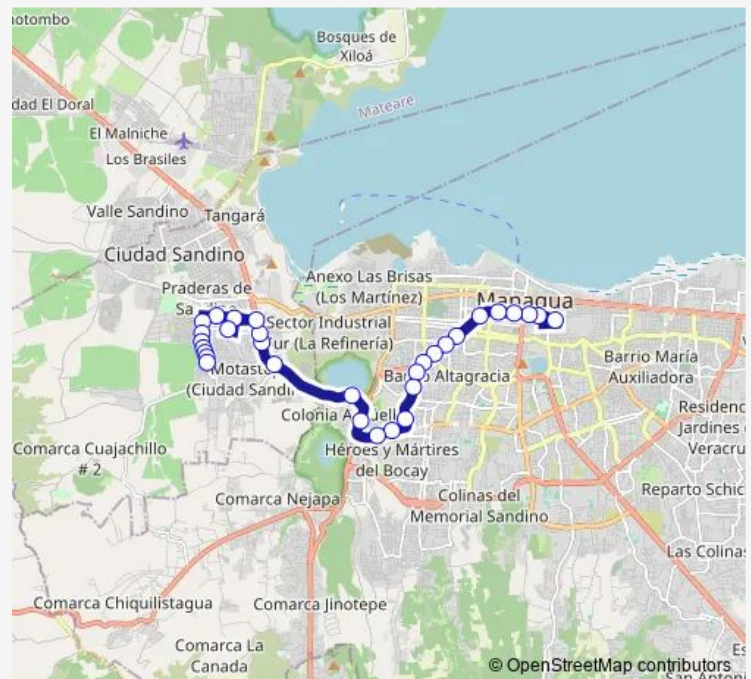

Satelite de Asososca

Diinsa

Chilamate

Route schedule

Sector Este Dupla Sur — Terminal 125

Monday 06:00-18:40

Tuesday 06:00-18:40

Wednesday 06:00-18:40

Thursday 06:00-18:40

Friday 06:00-18:40

Saturday 06:00-18:40

Sunday 06:00-18:40

Route info

Direction: Sector Este Dupla Sur

Stops: 31

Trip Duration: 1 hour 20 min

Route schedule

Terminal 125 — Sector Este Dupla Sur

Monday 06:00-18:40

Tuesday 06:00-18:40

Wednesday 06:00-18:40

Thursday 06:00-18:40

Friday 06:00-18:40

Saturday 06:00-18:40

Sunday 06:00-18:40

Route info

Direction: Terminal 125

Stops: 30

Trip Duration: 1 hour 20 min

Ruta Maya

Lubricantes San José

Movimiento María Elena Cuadra