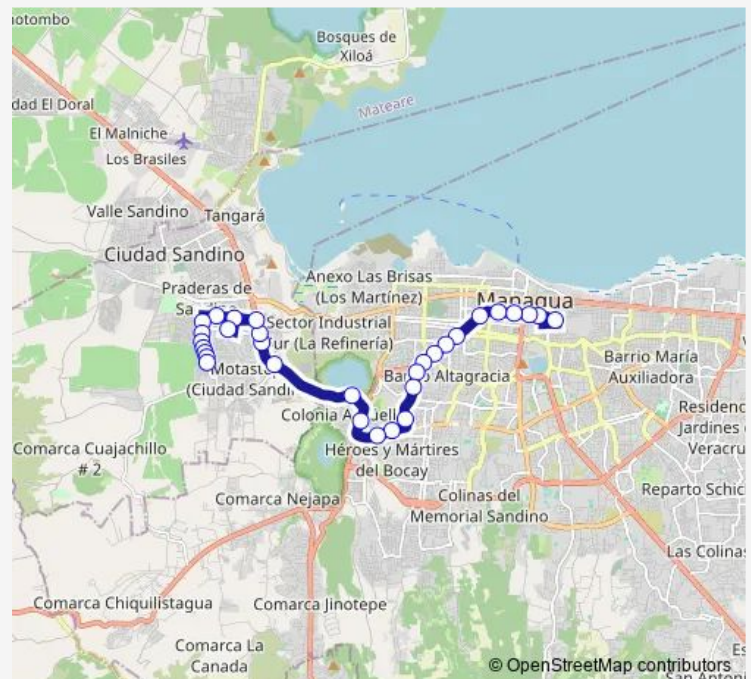

Satelite de Asososca

Diinsa

Chilamate

Route schedule

Sector Este Dupla Sur — Terminal 125

Monday 06:00-18:40

Tuesday 06:00-18:40

Wednesday 06:00-18:40

Thursday 06:00-18:40

Friday 06:00-18:40

Saturday 06:00-18:40

Sunday 06:00-18:40

Route info

Direction: Sector Este Dupla Sur

Stops: 31

Trip Duration: 1 hour 20 min

Route schedule

Terminal 125 — Sector Este Dupla Sur

Monday 06:00-18:40

Tuesday 06:00-18:40

Wednesday 06:00-18:40

Thursday 06:00-18:40

Friday 06:00-18:40

Saturday 06:00-18:40

Sunday 06:00-18:40

Route info

Direction: Terminal 125

Stops: 30

Trip Duration: 1 hour 20 min

Ruta Maya

Lubricantes San José

Movimiento María Elena Cuadra