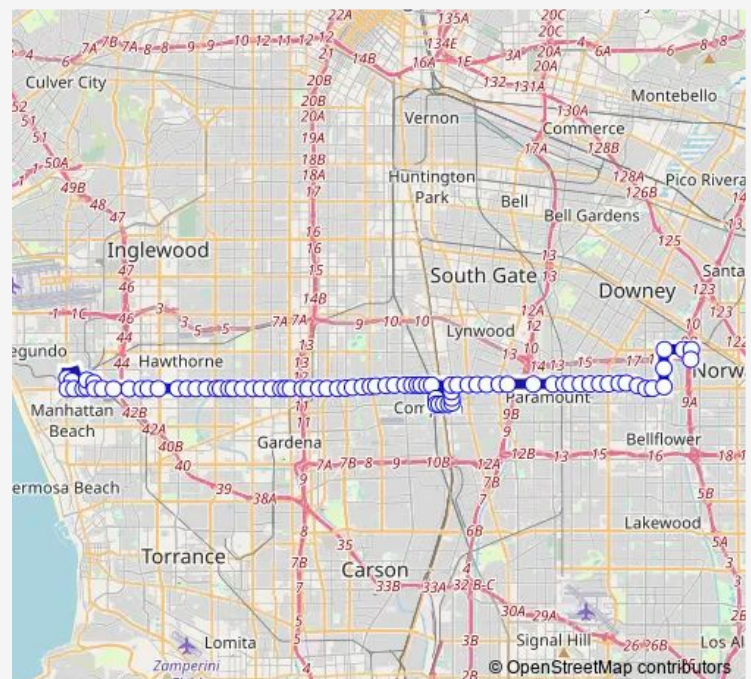

Rosecrans / Lemoli

Rosecrans / Crenshaw

Rosecrans / Ardath

Route schedule

Pacific Coast Highway / Park — Norwalk Station

Monday 04:52-20:16

Tuesday 04:52-20:16

Wednesday 04:52-20:16

Thursday 04:52-20:16

Friday 04:52-20:16

Saturday 05:04-20:04

Sunday 05:04-20:04

Route info

Direction: Pacific Coast Highway / Park

Stops: 82

Trip Duration: 1 hour 14 min

125 — Metro Local Line

Rosecrans / Purche

Rosecrans / Van Ness

Rosecrans / Gramercy

Rosecrans / Western

Rosecrans / Denker

Rosecrans / Normandie

Rosecrans / Budlong

81 stops

[Open route schedule](#)

Norwalk Station

Imperial / Curtis and King

Woodruff / Imperial

Woodruff / Foster

Rosecrans / Woodruff

Rosecrans / Dunrobin