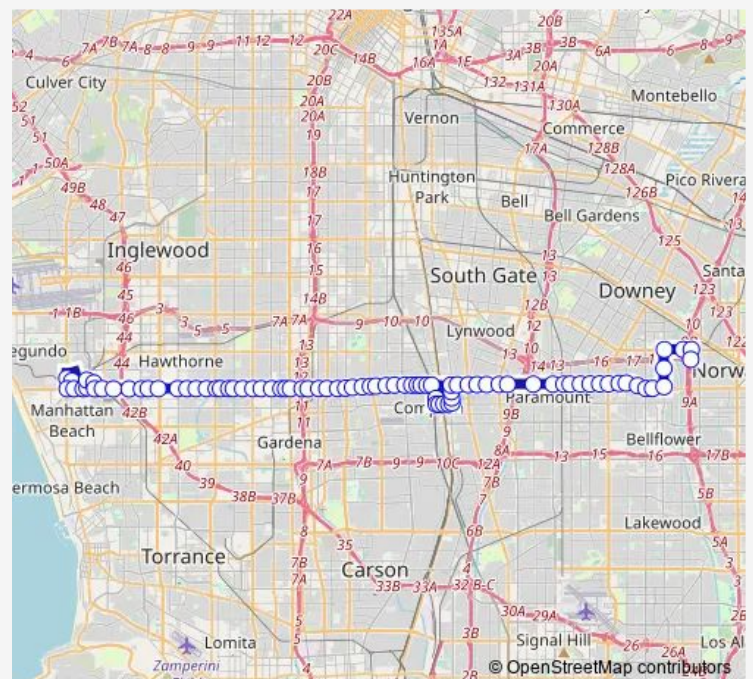

Rosecrans / Lemoli

Rosecrans / Crenshaw

Rosecrans / Ardath

Route schedule

Pacific Coast Highway / Park — Norwalk Station

Monday 04:52-20:16

Tuesday 04:52-20:16

Wednesday 04:52-20:16

Thursday 04:52-20:16

Friday 04:52-20:16

Saturday 05:04-20:04

Sunday 05:04-20:04

Route info

Direction: Pacific Coast Highway / Park

Stops: 82

Trip Duration: 1 hour 44 min

125 — Metro Local Line

Rosecrans / Purche

Rosecrans / Van Ness

Rosecrans / Gramercy

Rosecrans / Western

Rosecrans / Denker

Rosecrans / Normandie

Rosecrans / Budlong

81 stops

[Open route schedule](#)

Norwalk Station

Imperial / Curtis and King

Woodruff / Imperial

Woodruff / Foster

Rosecrans / Woodruff

Rosecrans / Dunrobin