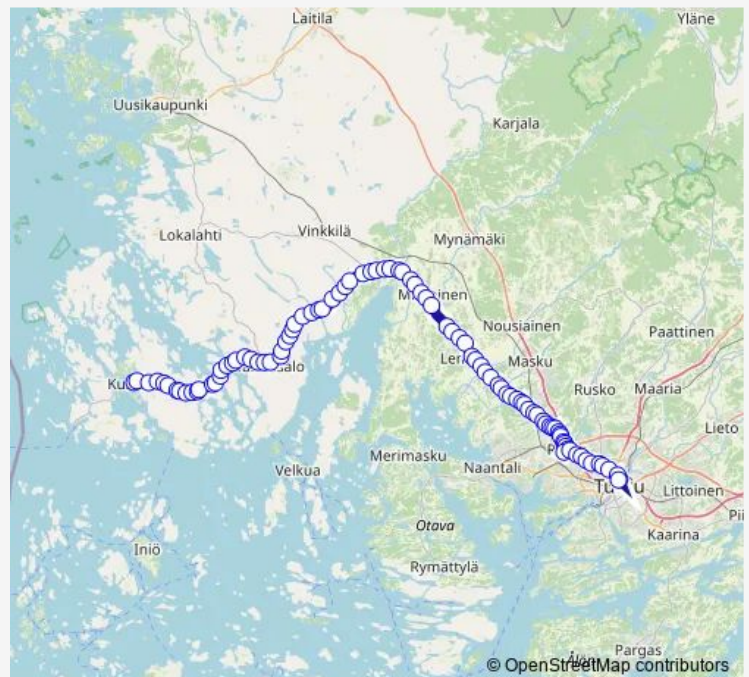

Thursday 07:25-16:40

Friday 07:25-16:40

Saturday —

Sunday —

Route info

Direction: Turku laituri 7

Stops: 102

Trip Duration: 2 hour 5 min