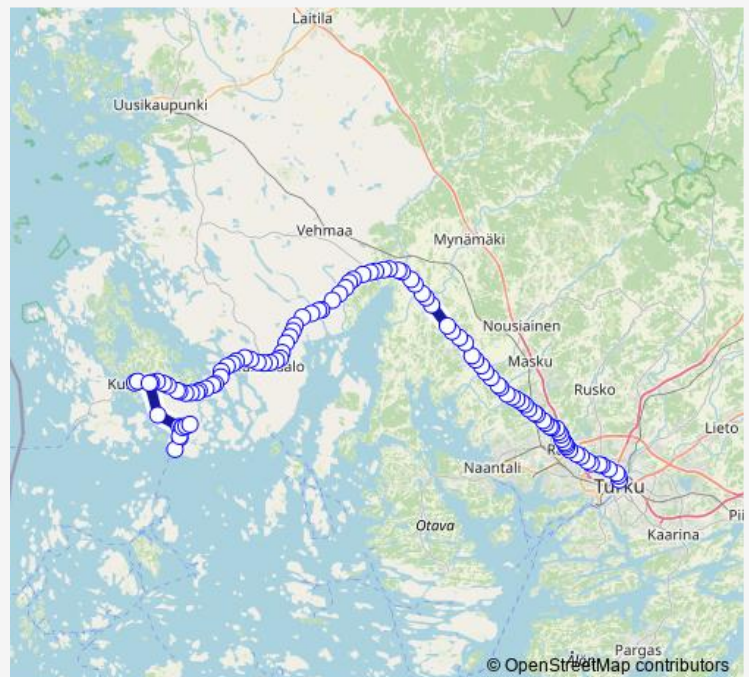

Friday 14:15

Saturday —

Sunday —

**Route info**

Direction: Linja-autoasema, laituri 7

Stops: 105

Trip Duration: 2 hour 7 min

125 — Turku - Kustavi