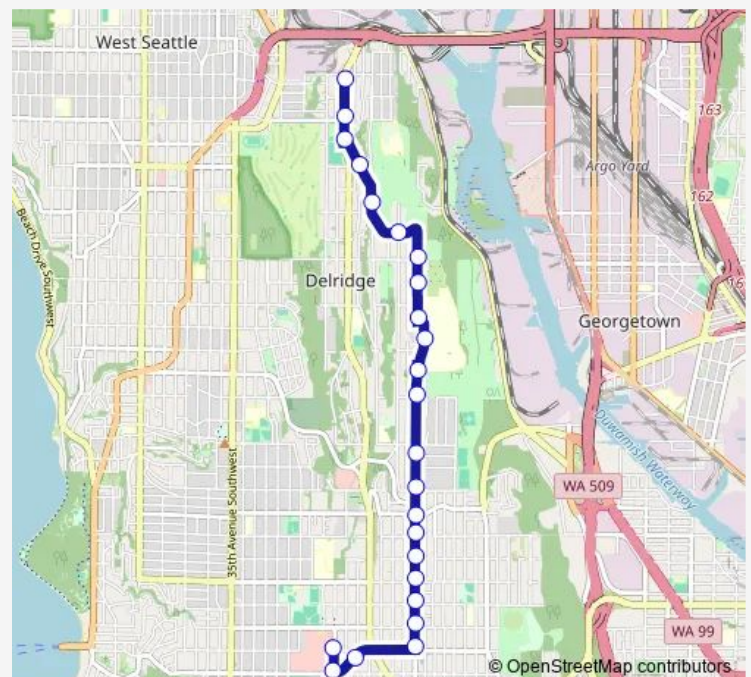

Thursday 05:15-23:48

Friday 05:15-23:48

Saturday 05:47-18:47

Sunday 05:47-18:47

Route info

Direction: 25th Ave SW & SW Henderson St

Stops: 24

Trip Duration: 0 hour 15 min

125

BusMaps

Delridge Way SW & SW Oregon St

Delridge Way SW & SW Genesee St

Delridge Way SW & SW Andover St

Direction

Delridge Way SW & SW Andover St — 25th Ave SW & SW Trenton St

33 stops

[Open route schedule](#)

Delridge Way SW & SW Andover St

Alaskan Way S & S Jackson St

Alaskan Way & Columbia St

3rd Ave & Marion St

3rd Ave & Seneca St

3rd Ave & Pike St

3rd Ave & Pike St

Saturday 06:00-19:00

Sunday 06:00-19:00

Route info

Direction: Delridge Way SW & SW Andover St

Stops: 33

Trip Duration: 0 hour 49 min

16th Ave SW & SW Webster St

16th Ave SW & SW Holden St