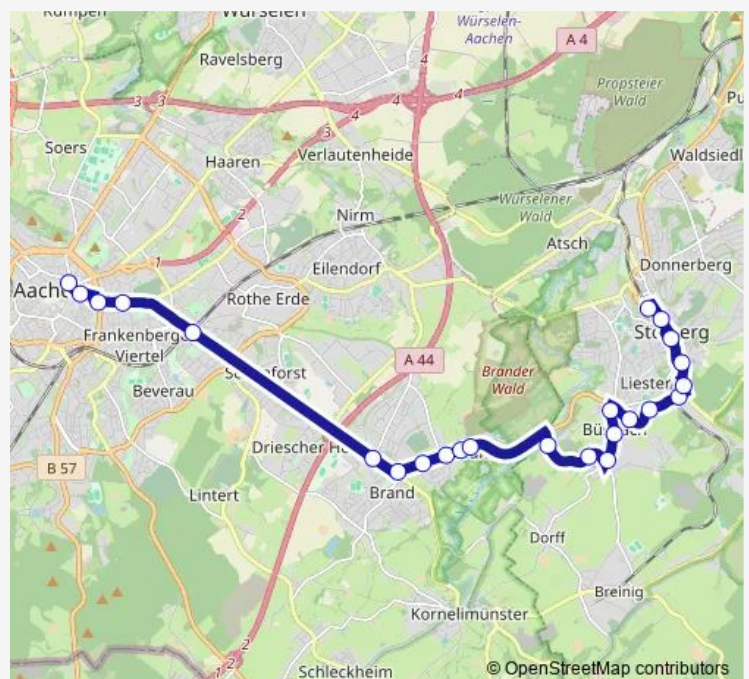

Tuesday 15:43-17:13

Wednesday 15:43-17:13

Thursday 15:43-17:13

Friday 15:43-17:13

Saturday —

Sunday —

Route info

Direction: Aachen, Bushof

Stops: 24

Trip Duration: 0 hour 41 min

125 — Schnellbus: Aachen Bushof - Brand - BÜsbach - Stolberg Mühlener Bahnhof **BusMaps**

Stolberg, Rathaus (Bus)

Stolberg, Rosental

Stolberg, Mühlener Bahnhof (Bus)

Direction