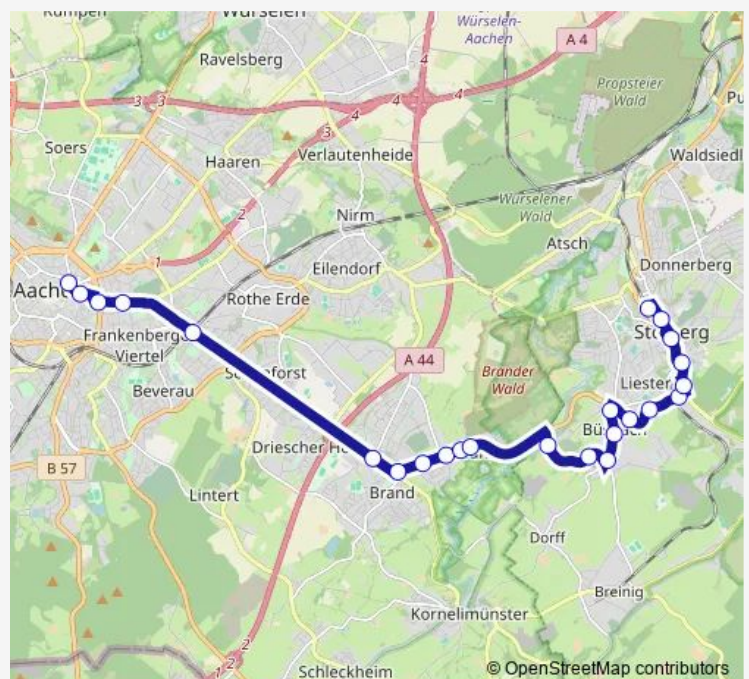

Stolberg, Altstadt (Bus)

### Route schedule

Aachen, Bushof — Stolberg, Mühlener Bahnhof (Bus)

Monday 15:43-17:13

Tuesday 15:43-17:13

Wednesday 15:43-17:13

Thursday 15:43-17:13

Friday 15:43-17:13

Saturday —

### Route info

Direction: Aachen, Bushof

Stops: 24

Trip Duration: 0 hour 41 min

Stolberg, Rathaus (Bus)

Stolberg, Rosental

Stolberg, Mühlener Bahnhof (Bus)