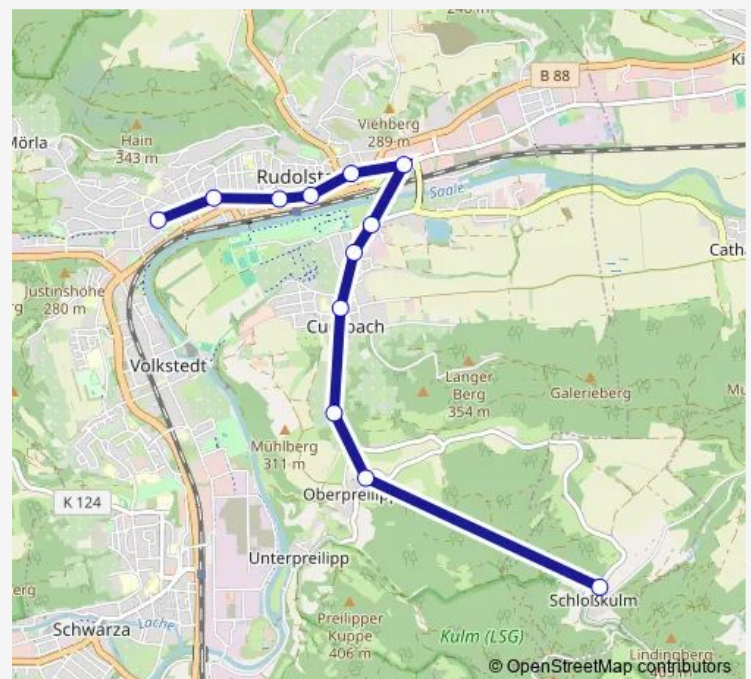

Direction

Cumbach (b. Rudolstadt), Kirchweg — Rudolstadt, ZOB/Rudolf-Herzer-Platz

8 stops

[Open route schedule](#)

Cumbach (b. Rudolstadt), Kirchweg

Cumbach (b. Rudolstadt), Schule

Cumbach (b. Rudolstadt), Röhrenwerk

Rudolstadt, Bleichwiese

Rudolstadt, Evr

Rudolstadt, Rudolstadt-Center

Rudolstadt, Anton-Sommer-Straße

Rudolstadt, ZOB/Rudolf-Herzer-Platz

Route schedule

Cumbach (b. Rudolstadt), Kirchweg — Rudolstadt, ZOB/Rudolf-Herzer-Platz

Monday	15:29
Tuesday	15:29
Wednesday	15:29
Thursday	15:29
Friday	15:29
Saturday	—
Sunday	—

Route info

Direction: Cumbach (b. Rudolstadt), Kirchweg

Stops: 8

Trip Duration: 0 hour 10 min

Direction

Schloßkulm, Ort — Rudolstadt, ZOB/Rudolf-Herzer-Platz

11 stops

[Open route schedule](#)

Schloßkulm, Ort

Oberpreilipp

Cumbach (b. Rudolstadt), Pechgrube

Cumbach (b. Rudolstadt), Schule

Cumbach (b. Rudolstadt), Röhrenwerk

Rudolstadt, Bleichwiese