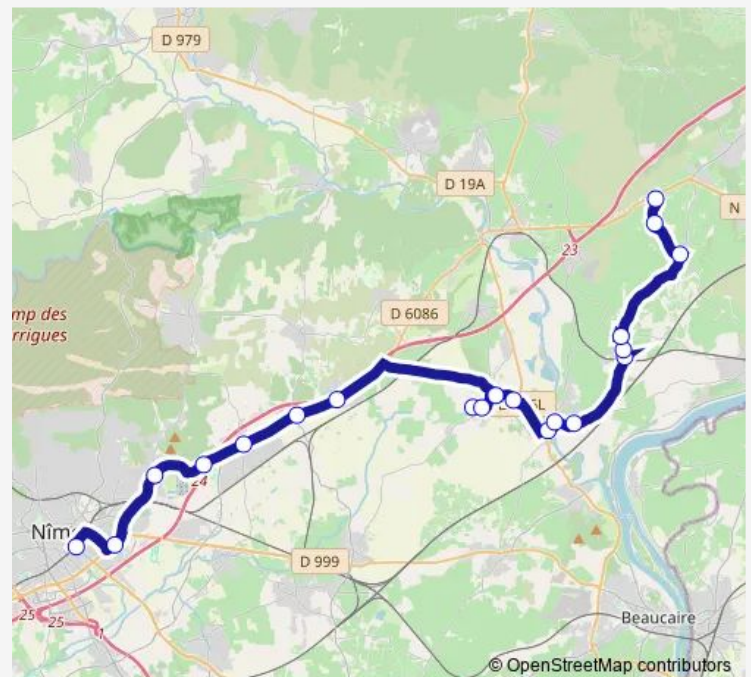

Bus 125 Estezargues - Nimes

[Go to website](#)

Direction

Meynes - Mairie — Nîmes - Gare Routière

9 stops

[Open route schedule](#)

Meynes - Mairie

Meynes - Lep

Bezouce - Cornéliano

SAINT-GERVASY - Provence 1

Marguerittes - Magellan

Marguerittes - La Ponche

Nîmes - Paloma

Nîmes - Philippe Lamour

Nîmes - Gare Routière

Route schedule

Meynes - Mairie — Nîmes - Gare Routière

Monday 17:10

Tuesday 17:10

Wednesday 17:10

Thursday 17:10

Friday 13:00-17:10

Saturday —

Sunday —

Route info

Direction: Meynes - Mairie

Stops: 9

Trip Duration: 0 hour 35 min

125 — Estezargues - Nimes