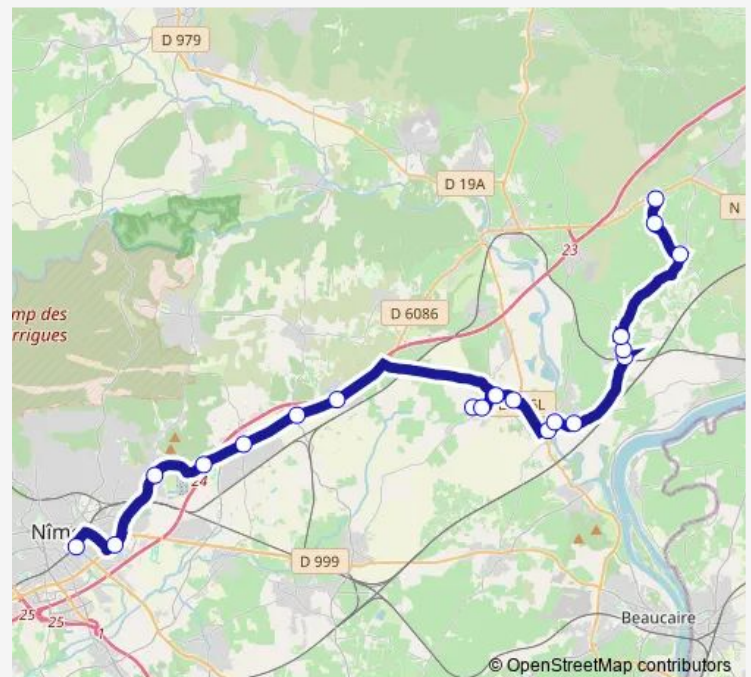

Bus 125 Estezargues - Nimes

[Go to website](#)

Direction

Meynes - Mairie — Nîmes - Gare Routière

9 stops

[Open route schedule](#)

Meynes - Mairie

Meynes - Lep

Bezouze - Cornéliano

Saint-Gervasy - Provence 1

Marguerittes - Magellan

Marguerittes - La Ponche

Nîmes - Paloma

Nîmes - Philippe Lamour

Nîmes - Gare Routière

Route schedule

Meynes - Mairie — Nîmes - Gare Routière

Monday 17:10

Tuesday 17:10

Wednesday 17:10

Thursday 17:10

Friday 13:00-17:10

Saturday —

Sunday —

Route info

Direction: Meynes - Mairie

Stops: 9

Trip Duration: 0 hour 35 min

125 — Estezargues - Nimes