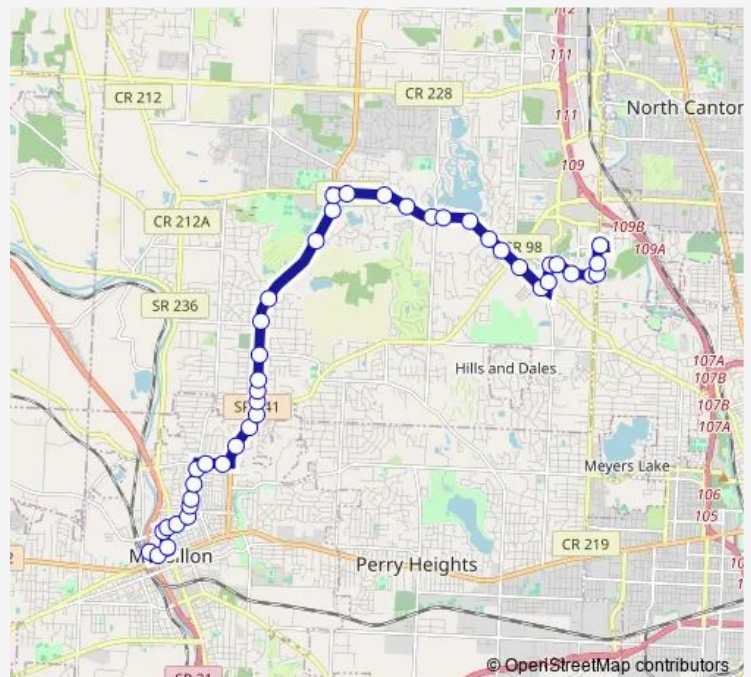

Erie ST AND North AVE Ne

Erie ST AND Cherry RD Ne

Cherry RD AND 1ST ST Ne

Cherry RD AND 3RD ST Ne

Amherst RD AND Cherry RD Ne

Amherst RD AND Ohio AVE Ne

Amherst RD NE AT Massillon Hospital

Amherst RD AND Vogel AVE Ne

Wales RD AND Concord ST Nw

Wales RD AND Stuldreher ST Nw

Wales RD AND Traphagen ST Nw

Route schedule

Massillon Transit Center — Belden Village Transit Center

Monday 06:30-20:00

Tuesday 06:30-20:00

Wednesday 06:30-20:00

Thursday 06:30-20:00

Friday 06:30-20:00

Saturday 06:30-20:00

Sunday —

Route info

Direction: Massillon Transit Center

Stops: 43

Trip Duration: 0 hour 40 min

125 — Downtown Massillon - Belden Village

Wales RD AND Northwood ST Nw

Wales RD AND Shady Hollow DR Nw

Wales RD AND Cairtas CIR Nw

Wales RD AND Fulton RD Nw

Fulton RD AND Foxboro AVE Nw

Fulton RD AND Konen AVE Nw