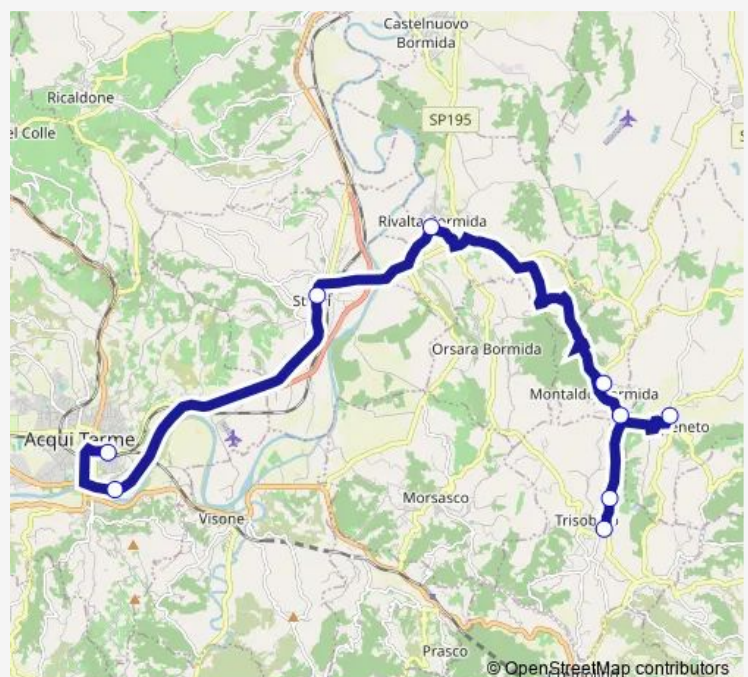

Trisobbio - Localita' Conca Verde

Trisobbio

Trisobbio - Localita' Casanuova

Trisobbio - Localita' Santo Stefano

Ovada - Localita' Scassa

Ovada - Piazza XX Settembre

Route schedule

Montaldo Bormida — Ovada - Piazza XX Settembre

Monday 09:10-11:25

Tuesday 09:10-11:25

Wednesday 08:15-11:55

Thursday 09:10-11:25

Friday 09:10-11:25

Saturday 08:15-11:55

Sunday —

Route info

Direction: Montaldo Bormida

Stops: 8

Trip Duration: 0 hour 20 min

Direction

Acqui Terme - Movicentro — Montaldo Bormida

5 stops

[Open route schedule](#)

Acqui Terme - Movicentro

Route info

Direction: Acqui Terme - Movicentro

Stops: 5

Trip Duration: 0 hour 25 min

Direction

Ovada - Frazione LA Guardia — Ovada - Frazione SAN Lorenzo

4 stops

[Open route schedule](#)