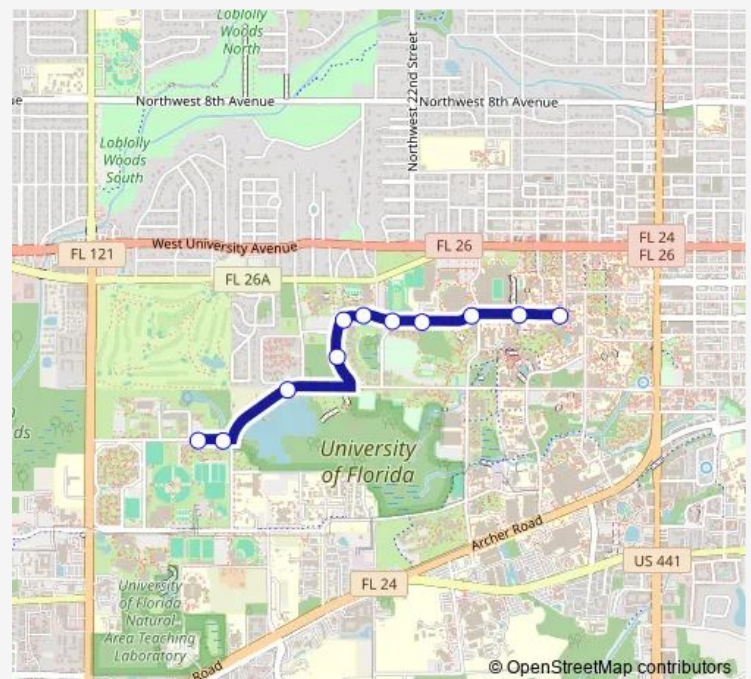

Fifield Hall

Pressly Softball Stadium

Southwest Recreation Center

Southwest Recreation Center

Maguire Field

UF Counseling and Wellness Center

Lakeside

Route schedule

Route info

Direction: The Hub

Stops: 17

Trip Duration: 0 hour 17 min

Direction

Lakeside — The Hub

11 stops

[Open route schedule](#)

Gator Corner Dining

Weimer Hall

The Hub

Route schedule

Lakeside — The Hub

Monday 07:15-17:30

Tuesday 07:15-17:30

Wednesday 07:15-17:30

Thursday 07:15-17:30

Friday 07:15-17:30

Saturday —

Sunday —

Route info

Direction: Lakeside

Stops: 11

Trip Duration: 0 hour 10 min