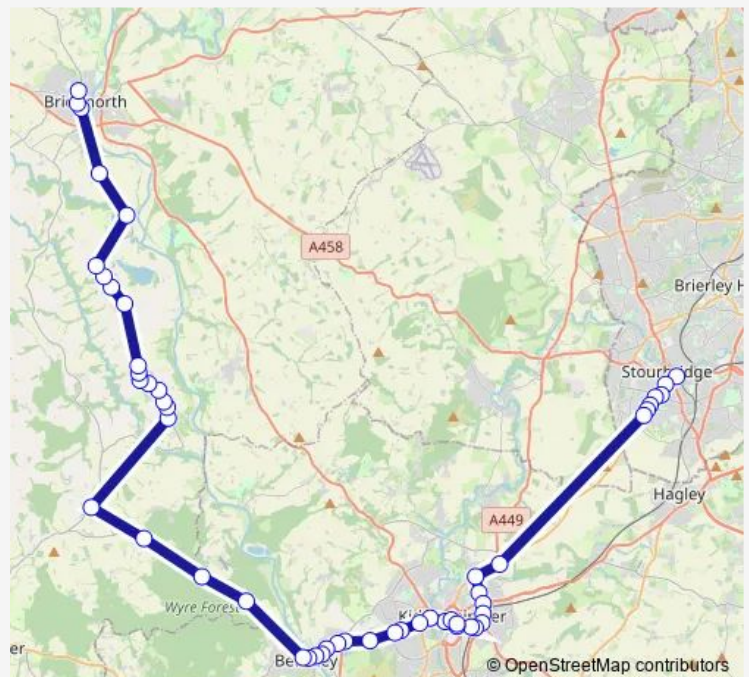

Bus 125

[Go to website](#)

Direction

Stanmore Industrial Estate — Stourbridge Interchange

51 stops

[Open route schedule](#)

Stanmore Industrial Estate

Estate Road Jct

Faraday Drive Jct

Aldi

No. 5

Pale Meadow Rd Jct

Falcon Hotel

Riverside Wines

King's Loade Jct

Post Office

Railway Station

Church

Bulls Head Inn

Covert Lane Jct

King's Arms Inn

Oak Street Jct

Castle Inn

Clee View

Willow Drive Jct

Recreation Ground

Bache Arms

Route schedule

Stanmore Industrial Estate — Stourbridge Interchange

Monday 07:30-07:24

Tuesday 07:30-07:24

Wednesday 07:30-07:24

Thursday 07:30-07:24

Friday 07:30-07:24

Saturday —

Sunday —

Route info

Direction: Stanmore Industrial Estate

Stops: 51

Trip Duration: 1 hour 41 min

125

BusMaps