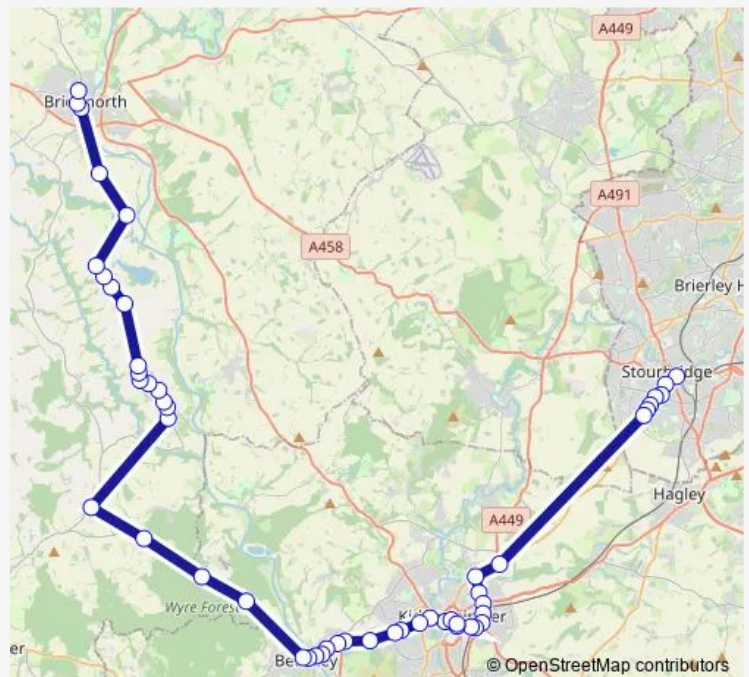

Thursday 07:30-07:24

Friday 07:30-07:24

Saturday —

Sunday —

Route info

Direction: Stanmore Industrial Estate

Stops: 51

Trip Duration: 1 hour 41 min

Heath Drive

Beech Rd

Stanley Rd

Mary Stevens Park

The Plough & Harrow

Hill St

Stourbridge Ring Rd

Direction