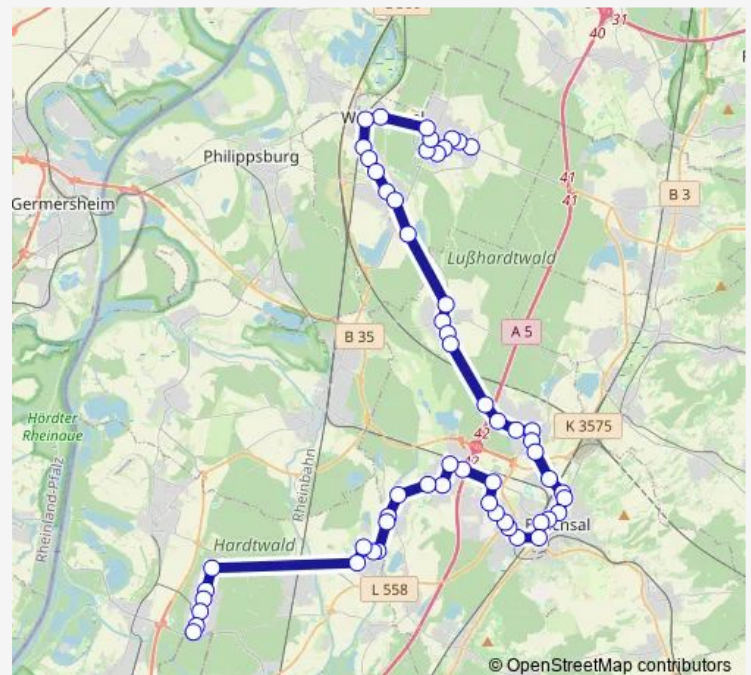

### Route schedule

Kirrlach Hinterfeld — KIT-Campus Nord Südtor

Monday —

Tuesday —

Wednesday —

Thursday —

Friday 06:21

Saturday —

### Route info

Direction: Kirrlach Hinterfeld

Stops: 56

Trip Duration: 1 hour 46 min

Forst Rasthof Ost

Forst Hambrücker Straße

Forst Löwen

Forst Bruchsaler Straße