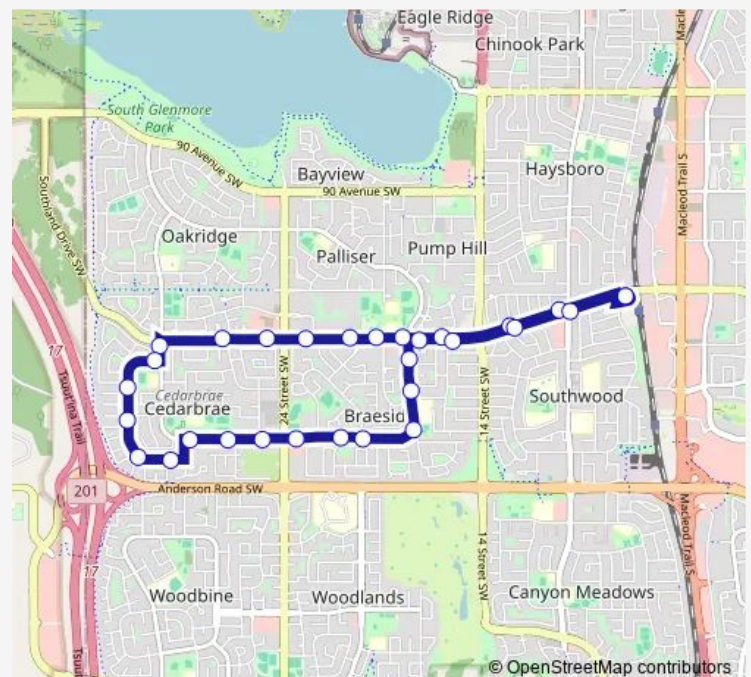

WB Cedarille DR @ Oakfield DR Sw

SB Cedarille DR @ Cedarille CR Sw

SB Cedarille DR @ Cedarwood HL Sw

SB Cedarille DR @ Cedardale RD Sw

EB Cedarille DR @ Cedardale CR Sw

EB Oakfield DR @ 30 ST Sw

EB Oakfield DR @ Cedarbrook BA Sw

EB Oakfield DR @ 26 ST Sw

EB Braeside DR @ 24 ST Sw

EB Braeside DR @ Bracewood Dr Sw

### Route schedule

Southland LRT Station Eb — Southland LRT Station Eb

Monday 05:18-20:55

Tuesday 05:18-20:55

Wednesday 05:18-20:55

Thursday 05:18-20:55

Friday 05:18-20:55

Saturday —

### Route info

Direction: Southland LRT Station Eb

Stops: 30

Trip Duration: 0 hour 28 min

■ 125 — Cedarbrae

EB Braeside DR @ Brookpark DR Sw

NB Braeside DR @ Braniff RD Sw

NB Braeside DR @ 107 AV Sw