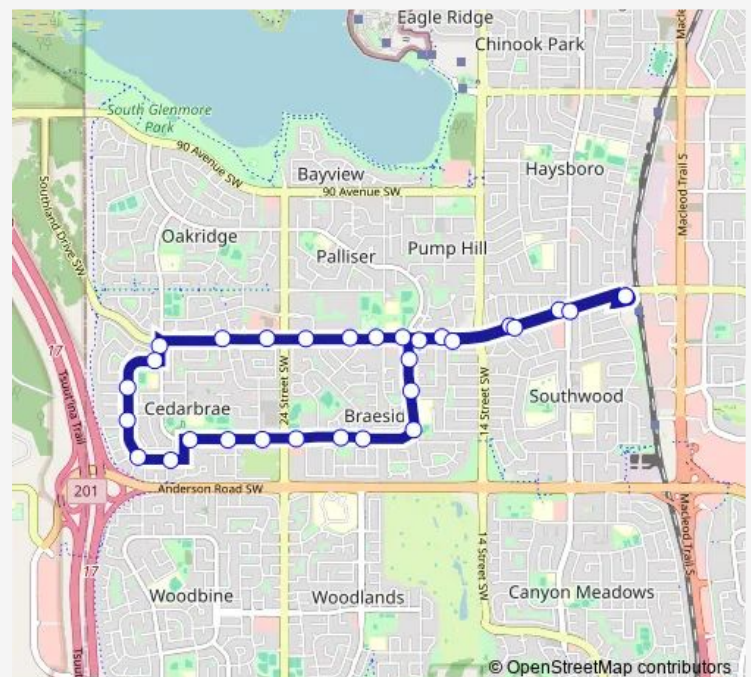

EB Oakfield DR @ 30 ST Sw

EB Oakfield DR @ Cedarbrook BA Sw

EB Oakfield DR @ 26 ST Sw

EB Braeside DR @ 24 ST Sw

EB Braeside DR @ Bracewood Dr Sw

Route schedule

Southland LRT Station Eb — Southland LRT Station Eb

Monday 05:18-20:55

Tuesday 05:18-20:55

Wednesday 05:18-20:55

Thursday 05:18-20:55

Friday 05:18-20:55

Saturday —

Sunday —

Route info

Direction: Southland LRT Station Eb

Stops: 30

Trip Duration: 0 hour 28 min

125 — Cedarbrae

EB Braeside DR @ Brookpark DR Sw

NB Braeside DR @ Braniff RD Sw

NB Braeside DR @ 107 AV Sw

NB Braeside DR @ 104 AV Sw