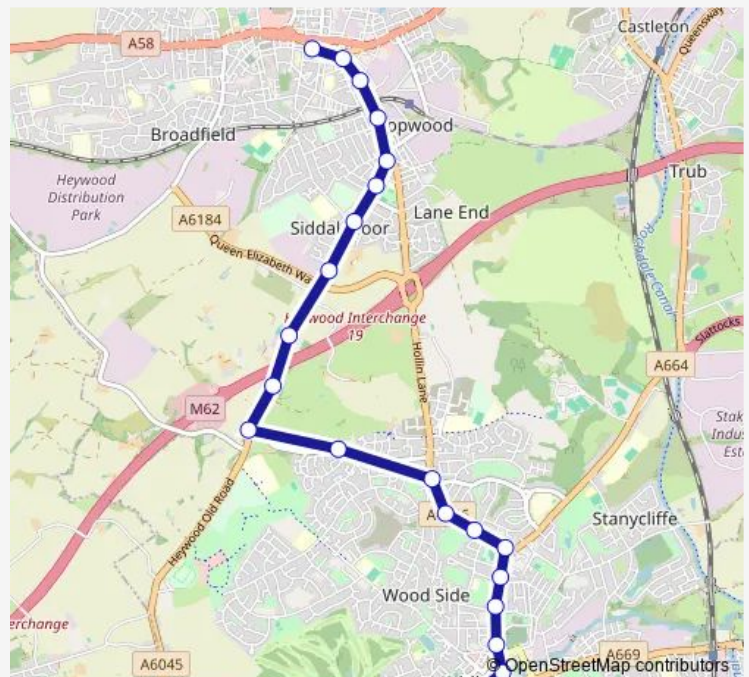

Bus 125 Middleton - Heywood

[Go to website](#)

Direction

Heywood Library — Kelvin Avenue

31 stops

[Open route schedule](#)

- Heywood Library
- Hardfield Street
- Burns Street
- Walton Street
- The Woodlands
- Hopwood Avenue
- Ribblesdale Close
- Bader Drive
- Hareshill Road
- Gardeners Arms
- Birch Mill Business Centre
- Langley Lane
- Langley Lane
- Whalley Road
- Langdale Drive
- Furness Road
- Rochdale Road
- Hollin Lane
- New Lane
- Cemetery Street
- Middleton Arena

Route schedule

Heywood Library — Kelvin Avenue

Monday	07:00-18:32
Tuesday	07:00-18:32
Wednesday	07:00-18:32
Thursday	07:00-18:32
Friday	07:00-18:32
Saturday	—
Sunday	—

Route info

Direction: Heywood Library

Stops: 31

Trip Duration: 0 hour 33 min

■ 125 — Middleton - Heywood

Middleton Bus Station

Middleton Way

Peterloo Medical Centre

Limefield Park

Kings Drive

Croft Gates Road

Broad Street

Foxton Street

Bonny Brow Street

Kelvin Avenue

Direction

Middleton Bus Station — Heywood Library

21 stops