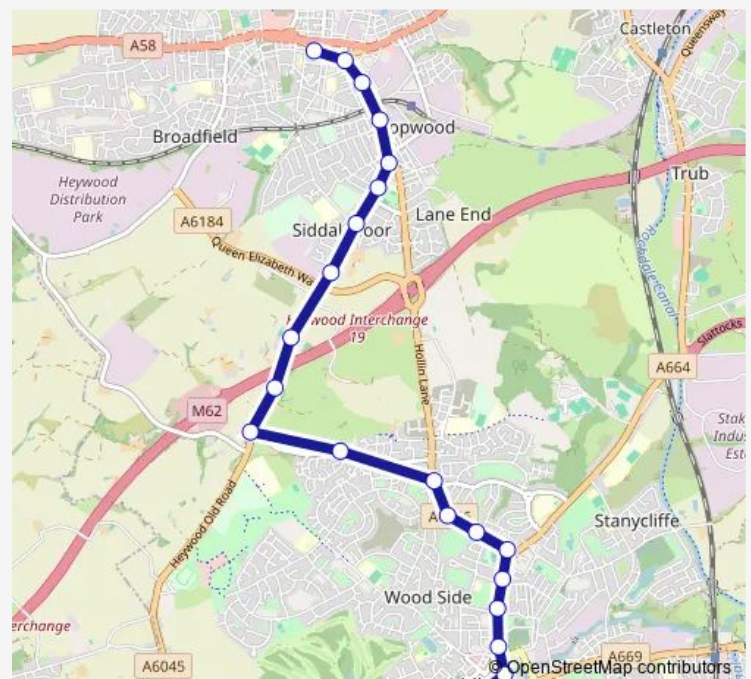

New Lane

Cemetery Street

Middleton Arena

Route schedule

Heywood Library — Kelvin Avenue

Monday 07:00-18:32

Tuesday 07:00-18:32

Wednesday 07:00-18:32

Thursday 07:00-18:32

Friday 07:00-18:32

Saturday —

Sunday —

Route info

Direction: Heywood Library

Stops: 31

Trip Duration: 0 hour 33 min

125 — Middleton - Heywood

Middleton Bus Station

Middleton Way

Peterloo Medical Centre

Limefield Park

Kings Drive

Croft Gates Road

Broad Street

Foxton Street

Bonny Brow Street

Kelvin Avenue

Direction

Middleton Bus Station — Heywood Library

21 stops

[Open route schedule](#)

Middleton Bus Station