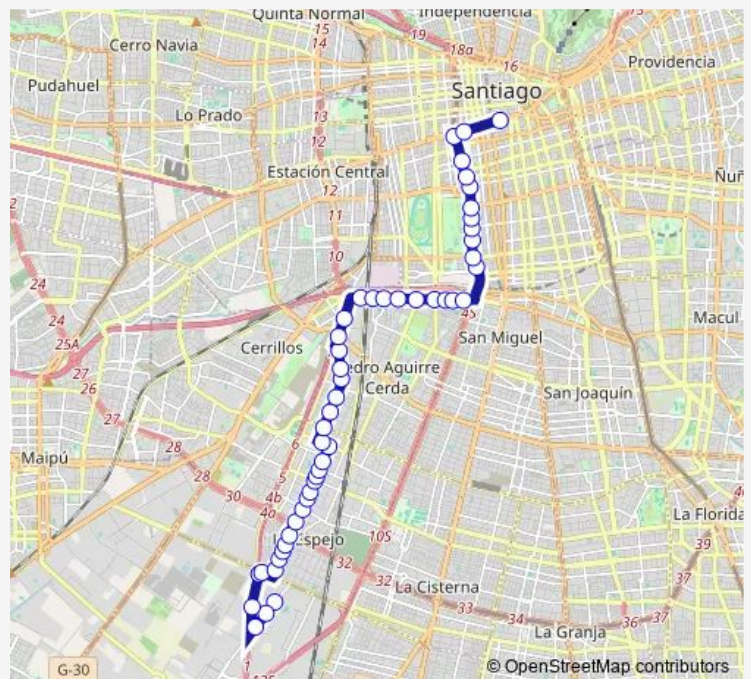

Pa573-Av. Alc. Carlos Valdovinos / esq. Central Nino García

Ph108-Parada 2 / (M) Lo Valledor

Route schedule

Pa344-Parada 12 / (M) Santa Lucía — Pg1635-Parada / Santa Margarita Altura del 2

Monday	00:00
Tuesday	00:00
Wednesday	00:00
Thursday	00:00
Friday	00:00
Saturday	00:00
Sunday	00:00

Route info

Direction: Pa344-Parada 12 / (M) Santa Lucía

Stops: 45

Trip Duration: 0 hour 59 min

125 — (M) U. De Chile - Lo Espejo

Pi73-Parada / Mercado Lo Valledor

Ph581-Central / esq. Quactemoc

Ph52-Raúl Silva Henríquez / esq. Pasaje C