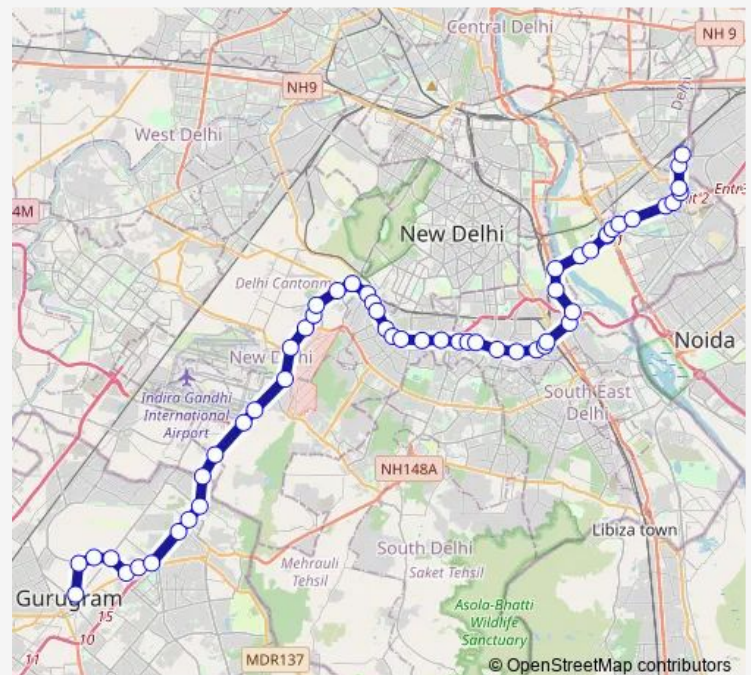

Air Force HQ / Subroto Park

RR Hospital

Dhaura Kuan

Route schedule

Gurugram ISBT — Isbt Anand Vihar

Monday 06:35-17:35

Tuesday 06:35-17:35

Wednesday 06:35-17:35

Thursday 06:35-17:35

Friday 06:35-17:35

Saturday 06:35-17:35

Sunday 06:35-17:35

Route info

Direction: Gurugram ISBT

Stops: 54

Trip Duration: 2 hour 57 min