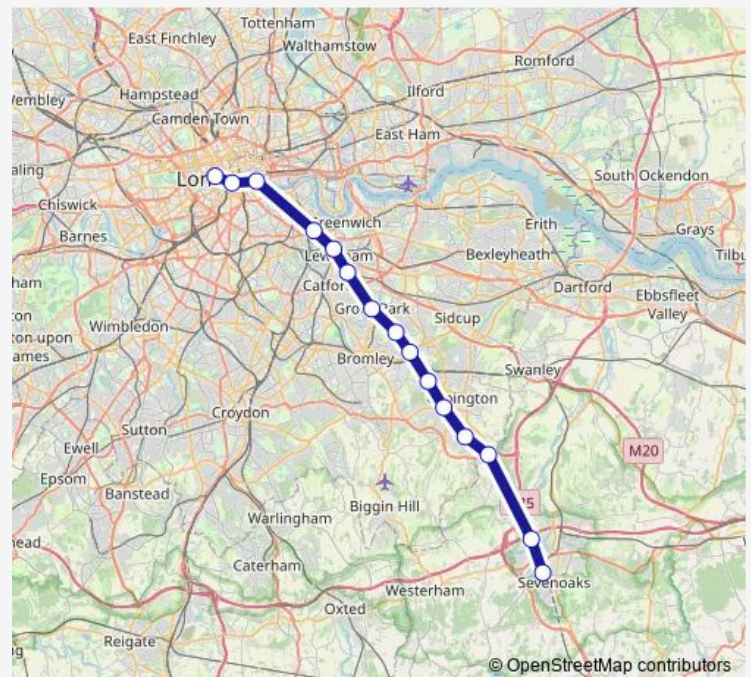

Rail Se:Sev->Chx SE train service from SEV to Chx

[Go to website](#)

Direction

Sevenoaks — London Charing Cross

15 stops

[Open route schedule](#)

Sevenoaks

Dunton Green

Lewisham

New Cross

London Bridge

London Waterloo East

London Charing Cross

Route schedule

Sevenoaks — London Charing Cross

Monday 00:16-23:35

Tuesday 05:32-23:05

Wednesday 05:32-23:35

Thursday 05:32-23:35

Friday 05:32-23:35

Saturday 05:35-23:35

Sunday 07:04-00:16⁺¹

Route info

Direction: Sevenoaks

Stops: 15

Trip Duration: 0 hour 55 min

■ Se:Sev->Chx — SE train service from SEV to Chx

Se:Sev->Chx Rail time schedules and route maps are available in an offline PDF at busmaps.com. Use the busmaps.com website to see live bus times, train schedule or subway schedule, and step-by-step directions for all public transit in London