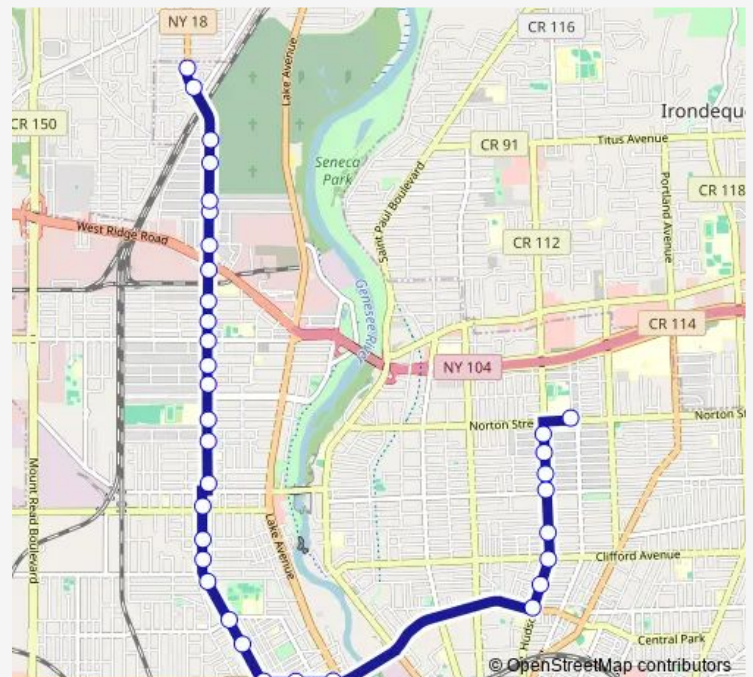

Dewey & Selye

Dewey & Birr

Dewey & Alameda

Route schedule

Kilmar & Norton — Dewey & Studley

Monday 14:40

Tuesday 14:40

Wednesday 14:40

Thursday 14:40

Friday 11:10-14:40

Saturday —

Sunday —

Route info

Direction: Kilmar & Norton

Stops: 34

Trip Duration: 0 hour 28 min

33 stops

[Open route schedule](#)

Dewey & Burling

Dewey & Ellington

Dewey & Banker

Dewey & Mc Call

Dewey & Dunsmere

Dewey & Winchester

Thursday 06:47

Friday 06:47

Saturday —

Sunday —

Route info

Direction: Dewey & Burling

Stops: 33

Trip Duration: 0 hour 28 min