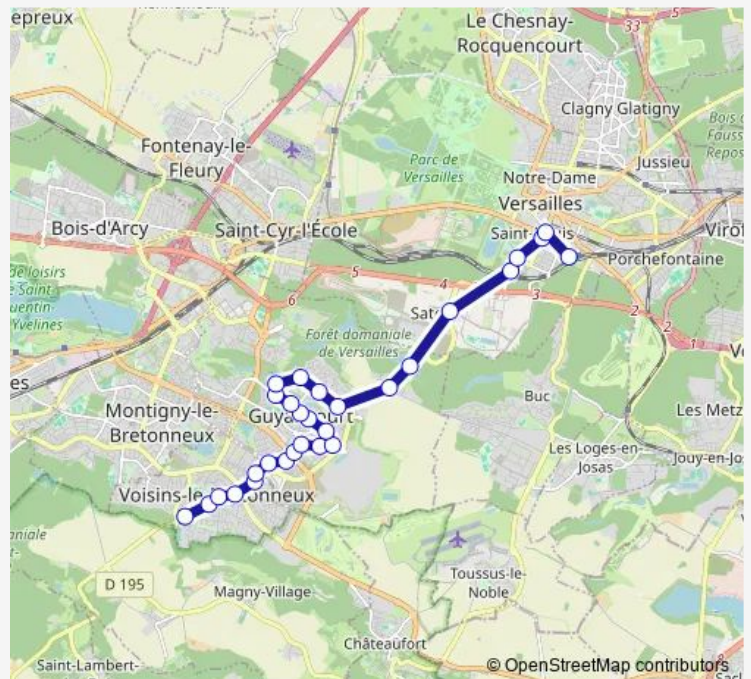

Le Corbusier

Route schedule

Versailles Chantiers Gare — Chamfleury

Monday 06:12-20:57

Tuesday 06:12-20:57

Wednesday 05:57-20:57

Thursday 05:57-20:57

Friday 05:57-20:57

Saturday 06:53-21:08

Sunday 08:07-20:56

Route info

Direction: Versailles Chantiers Gare

Stops: 29

Trip Duration: 0 hour 34 min

E. Viollet-le-Duc

Les Portiques

Grande Île

Le Val Saint-Quentin

Tilleuls

Hélène Boucher

Blaise Pascal

Chamfleury

Direction

Chamfleury — Versailles Chantiers Gare

Thursday 05:17-20:18

Friday 05:17-20:18

Saturday 06:02-20:32

Sunday 07:18-20:16

Route info

Direction: Chamfleury

Stops: 29

Trip Duration: 0 hour 36 min