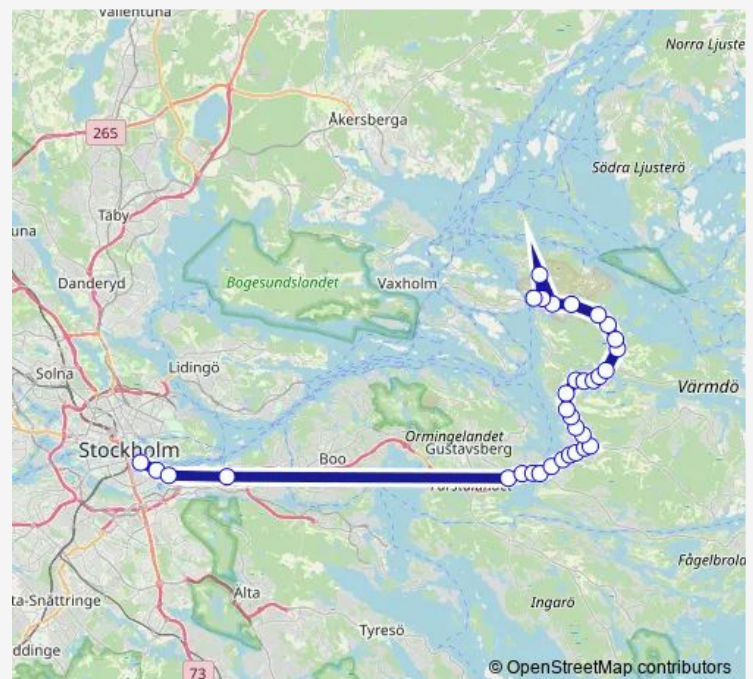

Bus 439

[Go to website](#)

Direction

Stenslätten — Slussen bussterminal

34 stops

[Open route schedule](#)

Stenslätten

Björnhamra

Vreta gård

Myttinge

Edslösa

Löknäs

Bolviks brygga

Eke

Siggesta Värmdö

Ängsvik

Ängsviksgården

Värmdö klockargård

Värmdö kyrka

Sandövågen

Stadsvall

Kulan

Torsby Åkerväg

Torsby Sjöväg

Soläng

Hemmesta vägskäl

Näset

Route schedule

Stenslätten — Slussen bussterminal

Monday 06:52-20:15

Tuesday 06:52-18:11

Wednesday 06:52-18:11

Thursday 06:52-20:15

Friday 06:52-20:15

Saturday 08:17-19:12

Sunday 09:06-20:15

Route info

Direction: Stenslätten

Stops: 34

Trip Duration: 1 hour 9 min

■ 439

BusMaps