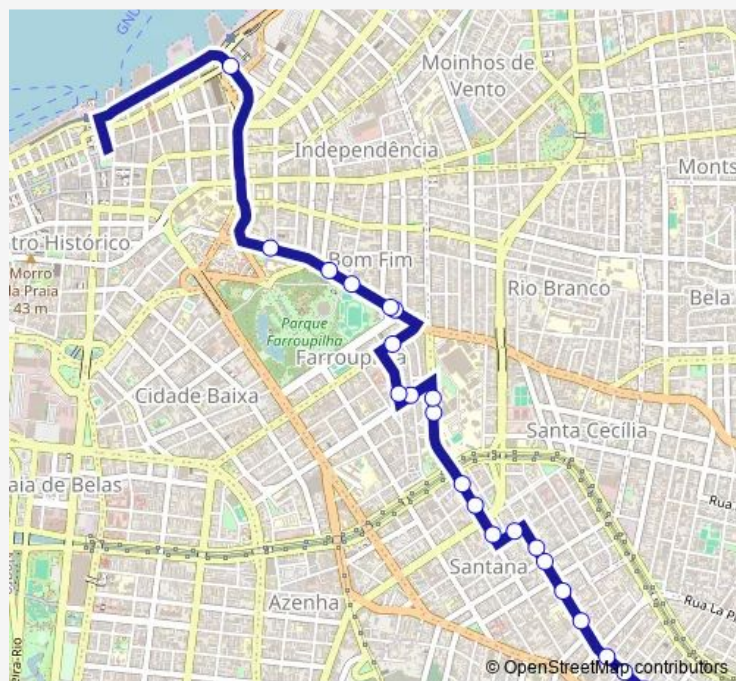

Thursday 06:15-22:50

Friday 06:15-22:50

Saturday 06:27-22:21

Sunday —

Route info

Direction: Partenon DR Lossio

Stops: 22

Trip Duration: 0 hour 22 min

439 — SAO Manoel

Direction

Julio DE Castilhos — Partenon Rocha Pombo

22 stops

[Open route schedule](#)

Julio DE Castilhos

Conceicao

Farroupilha Osvaldo Aranha

Thursday 05:55-22:30

Friday 05:55-22:30

Saturday 06:05-21:59

Sunday —

Route info

Direction: Julio DE Castilhos

Stops: 22

Trip Duration: 0 hour 27 min