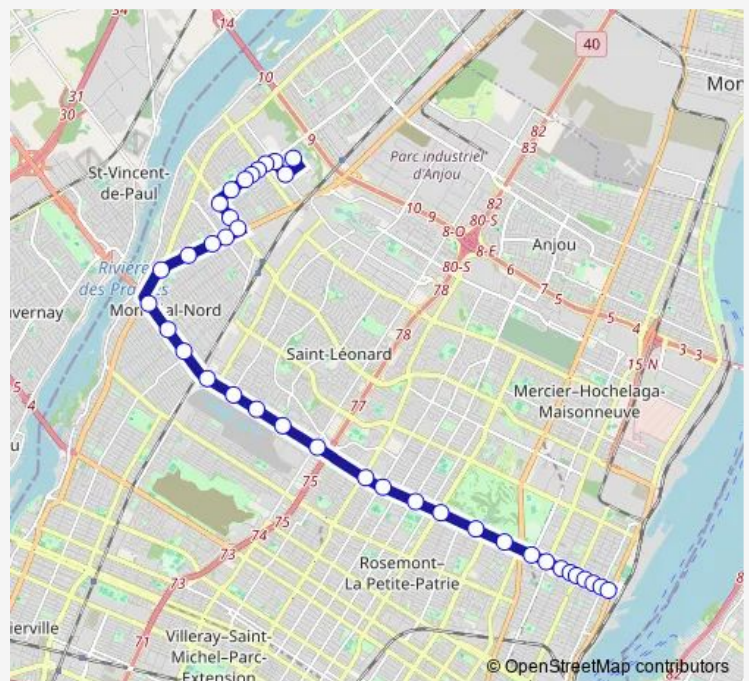

Thursday 12:55-19:16

Friday 14:19-19:16

Saturday 12:55-17:48

Sunday 12:55-17:48

Route info

Direction: Sainte-Catherine / Bourbonnière

Stops: 22

Trip Duration: 0 hour 43 min

439 — Express Pie-Ix

Direction

Pie-IX / Notre-Dame — SRB Pie-IX / Saint-Martin Est
-Zone B

25 stops

[Open route schedule](#)

Pie-IX / Notre-Dame

Sainte-Catherine / Jeanne-d'Arc

Pie-IX / Sainte-Catherine