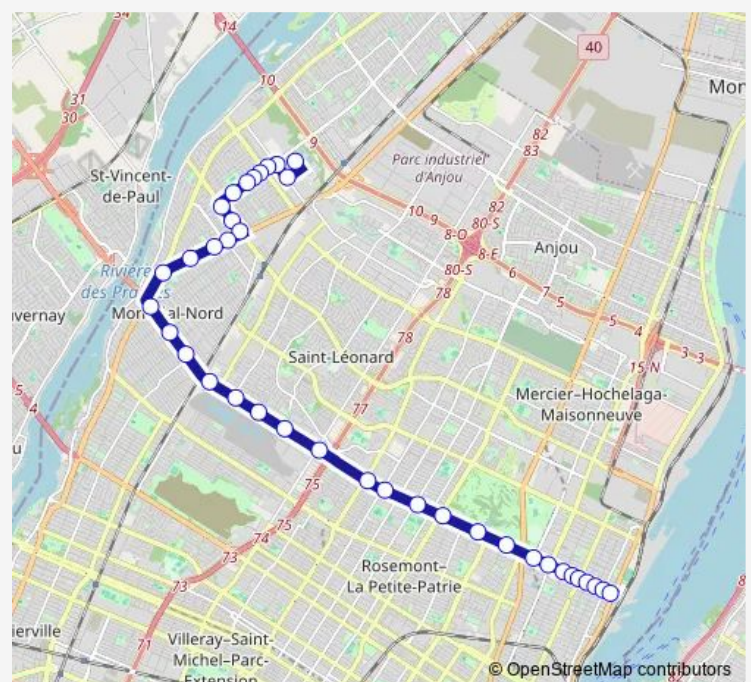

Thursday 12:55-19:16

Friday 14:19-19:16

Saturday 12:55-17:48

Sunday 12:55-17:48

Route info

Direction: Sainte-Catherine / Bourbonnière

Stops: 22

Trip Duration: 0 hour 43 min