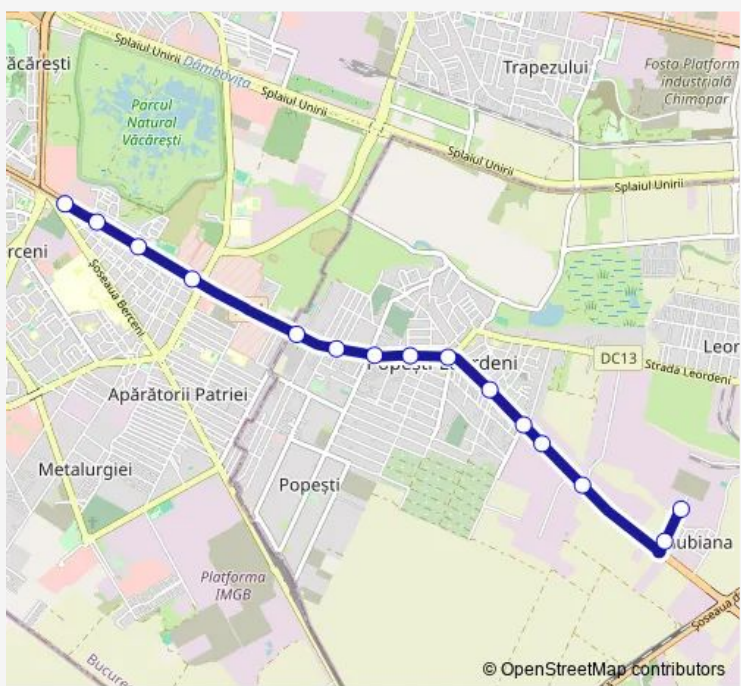

Direction
 Piata Sudului — Danubiana
 15 stops
[Open route schedule](#)

- Piata Sudului
- Lunca Barzesti
- Stadion
- Soseaua Vitan Barzesti
- Institutul Sf. Maria
- Prestige
- Paraul Rece
- Cazanesti
- Primaria Popesti-leordeni
- Viilor
- Fagului
- Viscofil
- Taberei
- Aleea Danubiana
- Danubiana

Route schedule
 Piata Sudului — Danubiana

Monday	05:15-22:30
Tuesday	05:15-22:30
Wednesday	05:15-22:30
Thursday	05:15-22:30
Friday	05:15-22:30
Saturday	05:20-22:30
Sunday	05:20-22:30

Route info
 Direction: Piata Sudului
 Stops: 15
 Trip Duration: 0 hour 29 min

Direction

Danubiana — Piata Sudului

17 stops

[Open route schedule](#)

Danubiana

Soseaua Oltenitei

Taberei

Viscofil

Tuesday 05:10-22:35

Wednesday 05:10-22:35

Thursday 05:10-22:35

Friday 05:10-22:35

Saturday 05:15-22:11

Sunday 05:15-22:11

Route info

Direction: Danubiana