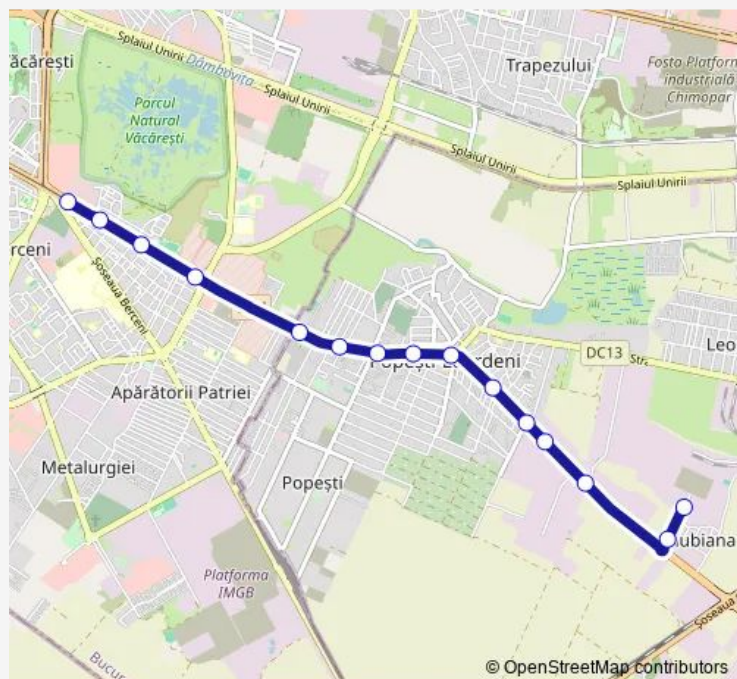

Taberei

Aleea Danubiana

Danubiana

Route schedule

Piata Sudului — Danubiana

Monday 05:15-22:30

Tuesday 05:15-22:30

Wednesday 05:15-22:30

Thursday 05:15-22:30

Friday 05:15-22:30

Saturday 05:20-22:30

Sunday 05:20-22:30

Route info

Direction: Piata Sudului

Stops: 15

Trip Duration: 0 hour 19 min

Direction

Danubiana — Piata Sudului

17 stops

[Open route schedule](#)

Danubiana

Soseaua Oltenitei

Taberei

Viscofil

Tuesday 05:10-22:35

Wednesday 05:10-22:35

Thursday 05:10-22:35

Friday 05:10-22:35

Saturday 05:15-22:11

Sunday 05:15-22:11

Route info

Direction: Danubiana