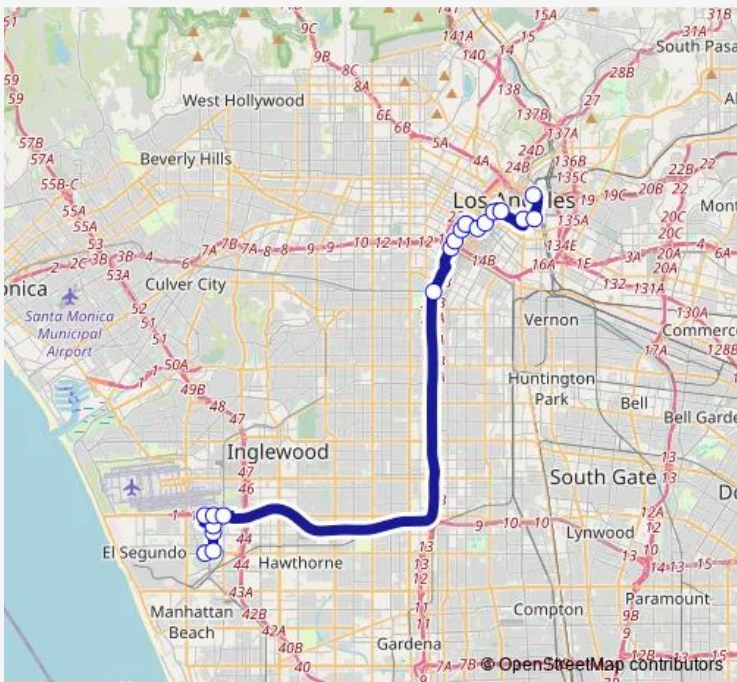

[Go to website](#)

Direction
 Union Station Bay 2 — El Segundo Blvd & Nash St (Westbound)

19 stops

[Open route schedule](#)

- Union Station Bay 2
- Santa Fe Ave & 3rd St (Southbound)
- 3rd St & Central Ave (Westbound)
- 3rd St & Spring St (Westbound)
- Hill St & 5th St (Southbound)
- Hill St & 8th St (Southbound)
- Olympic Blvd & Olive St (Westbound)
- Flower St & 12th St (Southbound)
- Flower St & Pico Blvd (Southbound)
- Flower St & Venice Blvd (Southbound)
- Flower St & Washington Blvd (Southbound)
- 37th St Transitway Station (Southbound)
- Imperial Hwy & Aviation Blvd Park and Ride (Westbound)
- Nash St & Imperial Highway (Southbound)
- Atwood Way & Douglas St (Eastbound)
- Douglas St & Maple Ave (Southbound)
- Douglas St & Mariposa Ave (Southbound)
- El Segundo Blvd & Douglas St (Westbound)
- El Segundo Blvd & Nash St (Westbound)

Route schedule
 Union Station Bay 2 — El Segundo Blvd & Nash St (Westbound)

Monday	06:00-08:30
Tuesday	06:00-08:30
Wednesday	06:00-08:30
Thursday	06:00-08:30
Friday	06:00-08:30
Saturday	—
Sunday	—

Route info

Direction: Union Station Bay 2

Stops: 19

Trip Duration: 1 hour 0 min

Direction

El Segundo Blvd & Nash St (Eastbound) — Union Station Bay 2

19 stops

[Open route schedule](#)

El Segundo Blvd & Nash St (Eastbound)

Douglas St & El Segundo Blvd (Northbound)

Douglas St & Mariposa Ave (Northbound)

Douglas St & Maple Ave (Northbound)

Imperial Highway & Nash St (Eastbound)

Imperial Highway & Douglas St (Eastbound)

Imperial Hwy & Aviation Blvd Park and Ride (Eastbound)