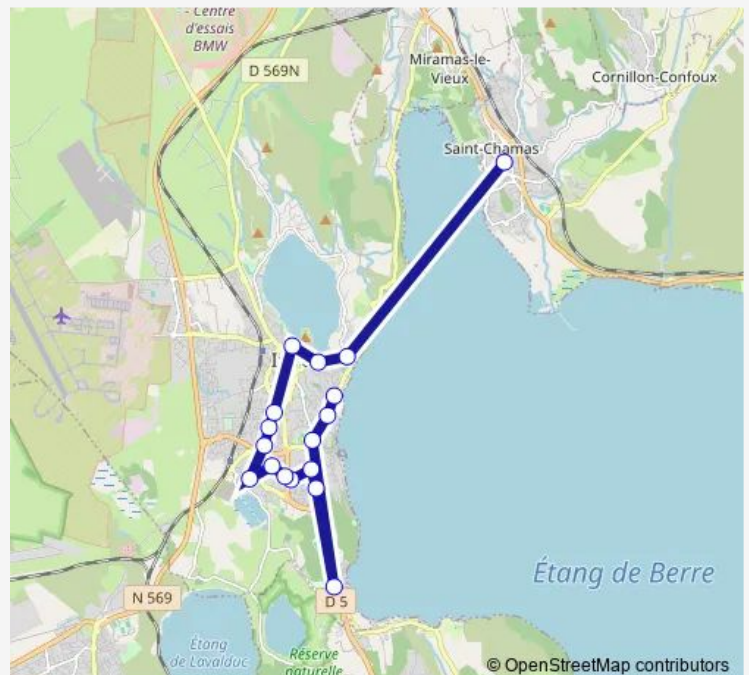

### Direction

Guéby Nord — Ranquet

15 stops

[Open route schedule](#)

Guéby Nord

LEP Les Ferrages

Port Américain

Vitou

### Route schedule

Guéby Nord — Ranquet

Monday —

Tuesday —

Wednesday 12:40

Thursday —

Friday —

Saturday —

### Route info

Direction: Guéby Nord

Stops: 15

Trip Duration: 0 hour 30 min