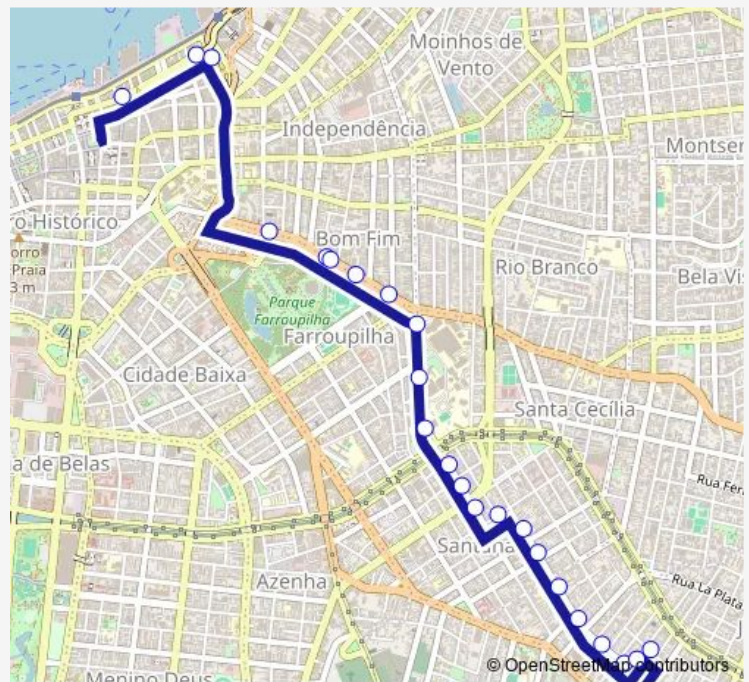

Julio DE Castilhos AL 131 — Rocha Pombo DF 232

Monday 06:00-22:35

Tuesday 06:00-22:35

Wednesday 06:00-22:35

Thursday 06:00-22:35

Friday 06:00-22:35

Saturday 06:05-21:59

Sunday —

Route info

Direction: Julio DE Castilhos AL 131

Stops: 23

Trip Duration: 0 hour 21 min

439 — SAO Manoel

Goncalves Ledo 279

Rocha Pombo DF 232

Direction

DR Lossio 310 — Jose Carlos Dias DE Oliveira

25 stops

[Open route schedule](#)

DR Lossio 310

DR Lossio 144

SAO Manoel 2340

SAO Manoel 2096

SAO Manoel 1900 ESC EST Educ Apeles Porto Alegre

Wednesday 06:22-23:00

Thursday 06:22-23:00

Friday 06:22-23:00

Saturday 06:27-22:21

Sunday —

Route info

Direction: DR Lossio 310

Stops: 25