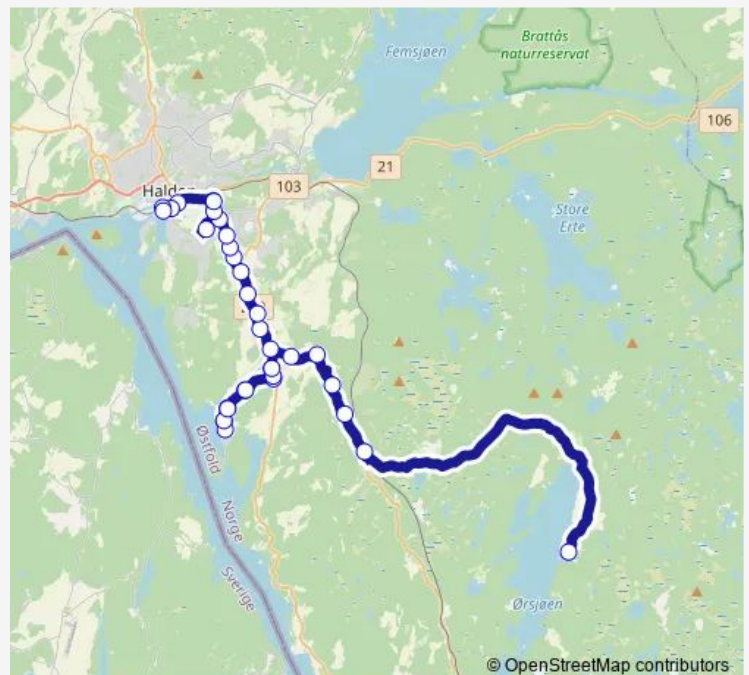

### Route schedule

Elgklev — Halden bussterminal

Monday	07:40
Tuesday	07:40
Wednesday	07:40
Thursday	07:40
Friday	07:40
Saturday	—
Sunday	—

### Route info

Direction: Elgklev

Stops: 33

Trip Duration: 0 hour 45 min

■ 304 — Halden-Elgklev

BusMaps

Storholm

Øbergkrysset