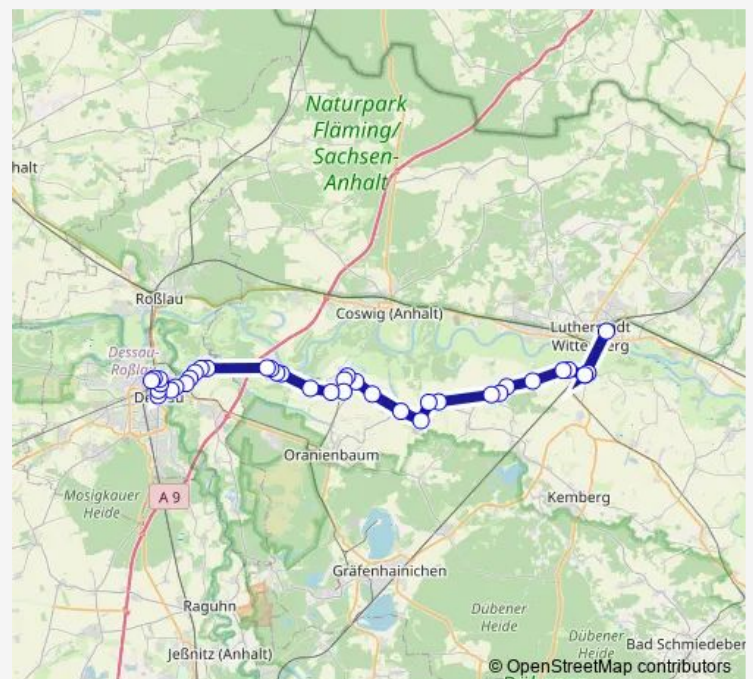

Lu. Wittenberg, Hauptbahnhof (Bus)

Route schedule

Wörlitz, Neue Reihe — Lu. Wittenberg, Hauptbahnhof (Bus)

Monday	13:17
Tuesday	13:17
Wednesday	13:17
Thursday	13:17
Friday	13:17
Saturday	—
Sunday	—

Route info

Direction: Wörlitz, Neue Reihe

Stops: 18

Trip Duration: 0 hour 41 min

Direction

Lu. Wittenberg, Hauptbahnhof (Bus) — Dessau, Hauptbahnhof (Tram/Bus)

39 stops

[Open route schedule](#)

Lu. Wittenberg, Hauptbahnhof (Bus)