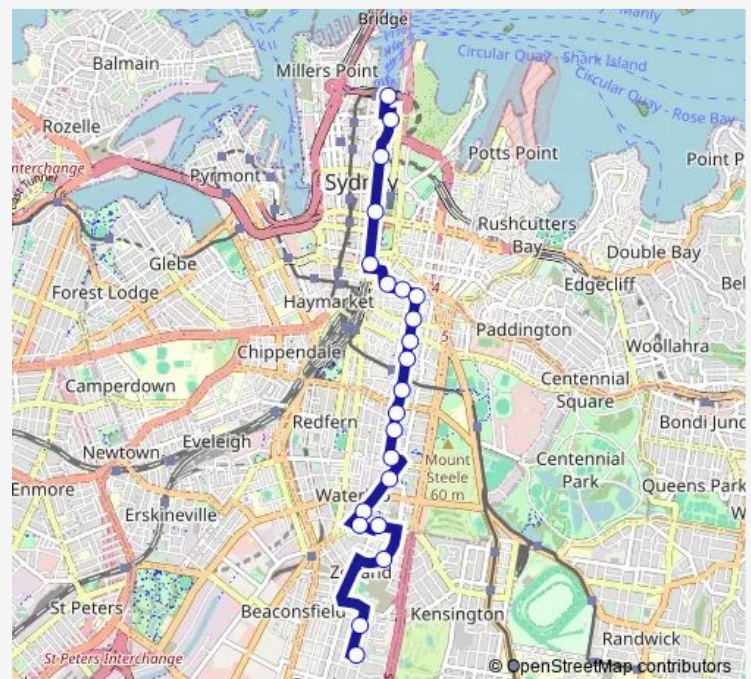

Campbell St At Riley St

Campbell St At Foster St

Museum Station, Downing Centre, Stand E

Route schedule

Kimberley Gr After Rosebery Av — Museum Of Sydney, Phillip St

Monday	03:30-02:30 ⁺¹
Tuesday	05:00-24:00
Wednesday	05:00-24:00
Thursday	03:30-02:30 ⁺¹
Friday	03:30-02:30 ⁺¹
Saturday	03:30-02:30 ⁺¹
Sunday	03:30-02:30 ⁺¹

Route info

Direction: Kimberley Gr After Rosebery Av

Stops: 24

Trip Duration: 0 hour 36 min

304 — Prepay-Only - Rosebery to City Circular Quay via Zetland **BusMaps**

Museum Station, Elizabeth St, Stand D

Sheraton On The Park, Elizabeth St

Martin Place Station, Elizabeth St, Stand C

Museum Of Sydney, Phillip St

Direction

Circular Quay, Alfred St, Stand A — Kimberley Gr After Rosebery Av

22 stops

[Open route schedule](#)

Circular Quay, Alfred St, Stand A

Monday 03:00-02:00⁺¹

Tuesday 03:00-00:05⁺¹

Wednesday 05:00-00:05⁺¹

Thursday 04:00-02:00⁺¹

Friday 03:00-02:30⁺¹

Saturday 03:00-02:30⁺¹

Sunday 03:00-02:00⁺¹

Route info