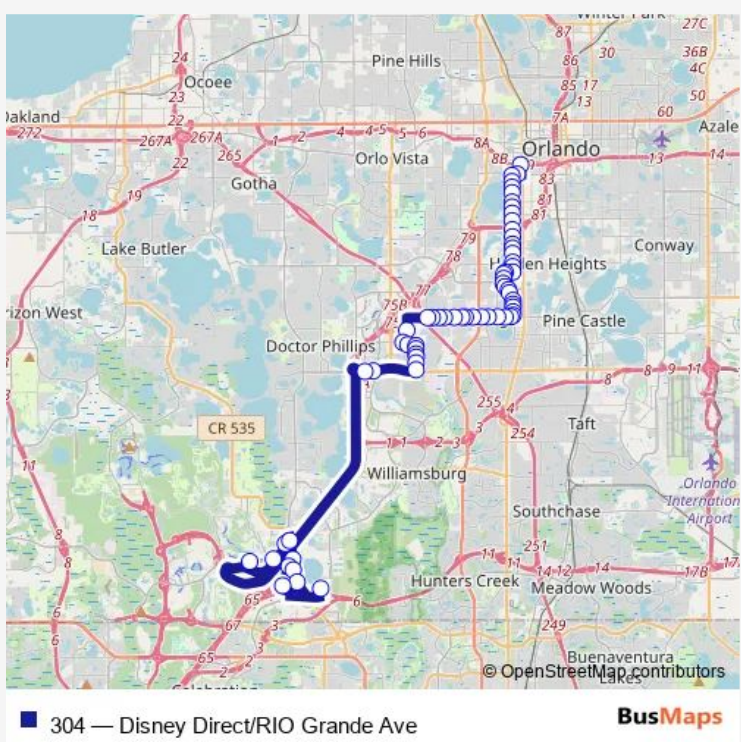

# Bus 304 Disney Direct/RIO Grande Ave

[Go to website](#)

**Direction**  
 S Orange Blossom TRL AND Carter St — World Center DR AND State RD 535  
 64 stops  
[Open route schedule](#)

- S Orange Blossom TRL AND Carter St
- W Gore ST AND Plymouth Ave
- S RIO Grande AVE AND W Gore St
- S RIO Grande AVE AND Acme St
- S RIO Grande AVE AND Indiana St
- S RIO Grande AVE AND W Miller Ave
- S RIO Grande AVE AND Duchess Ave
- S RIO Grande AVE AND 22nd St
- S RIO Grande AVE AND Montview St
- S RIO Grande AVE AND 30th St
- S RIO Grande AVE AND 34th St
- S RIO Grande AVE AND 37th St
- S RIO Grande AVE AND 40th St
- S RIO Grande AVE AND 42nd St
- S RIO Grande AVE AND 44th St
- S RIO Grande AVE AND Holden Ave
- RIO Grande AVE S AND Holden Ave
- S RIO Grande AVE AND Honour Rd
- Honour RD AND Grande Pointe Blvd
- SAN Antonio AVE AND Honour Rd
- SAN Antonio AVE AND Lake Fountain Dr

**Route schedule**  
 S Orange Blossom TRL AND Carter St — World Center DR AND State RD 535

Monday	06:01-14:23
Tuesday	06:01-14:23
Wednesday	06:01-14:23
Thursday	06:01-14:23
Friday	06:01-14:23
Saturday	06:01-14:15
Sunday	06:01-14:15

**Route info**  
 Direction: S Orange Blossom TRL AND Carter St  
 Stops: 64  
 Trip Duration: 1 hour 34 min

SAN Antonio AVE AND Americana Blvd

Americana Blvd AND Esplanade Park Cir

S RIO Grande AVE AND Americana Blvd

Mandarin DR AND Vanguard St

Vanguard ST AND Amarilla Ave

Vanguard ST AND Municipal Dr

International DR AND Municipal Dr

International DR AND Funspot Way

W OAK Ridge RD AND Fairlawn Dr

W OAK Ridge RD AND Harct Ave