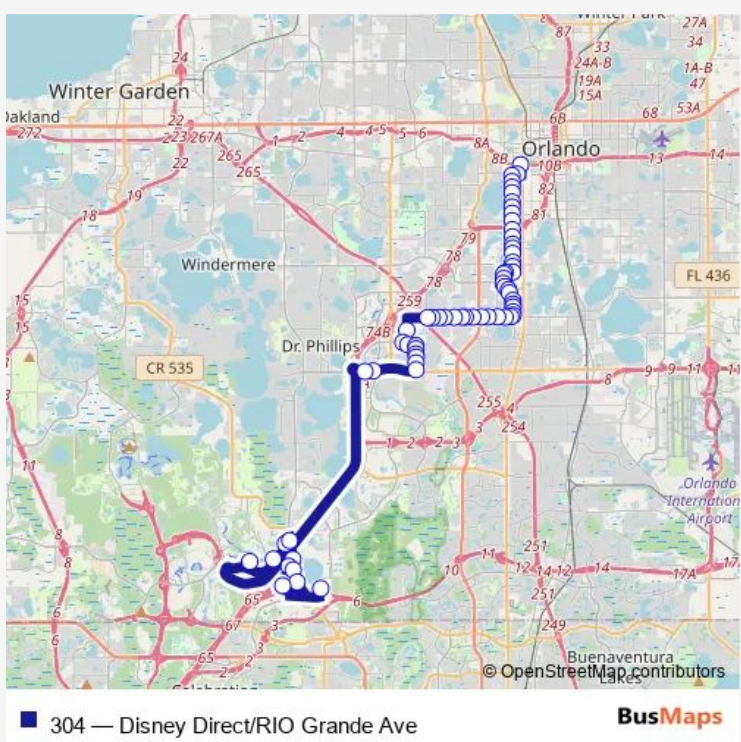

Bus 304 Disney Direct/RIO Grande Ave

[Go to website](#)

**Direction**  
 S Orange Blossom TRL AND Carter St — World Center DR AND State RD 535  
 64 stops  
[Open route schedule](#)

- S Orange Blossom TRL AND Carter St
- W Gore ST AND Plymouth Ave
- S RIO Grande AVE AND W Gore St
- S RIO Grande AVE AND Acme St
- S RIO Grande AVE AND Indiana St
- S RIO Grande AVE AND W Miller Ave
- S RIO Grande AVE AND Duchess Ave
- S RIO Grande AVE AND 22nd St
- S RIO Grande AVE AND Montview St
- S RIO Grande AVE AND 30th St
- S RIO Grande AVE AND 34th St
- S RIO Grande AVE AND 37th St
- S RIO Grande AVE AND 40th St
- S RIO Grande AVE AND 42nd St
- S RIO Grande AVE AND 44th St
- S RIO Grande AVE AND Holden Ave
- RIO Grande AVE S AND Holden Ave
- S RIO Grande AVE AND Honour Rd
- Honour RD AND Grande Pointe Blvd
- SAN Antonio AVE AND Honour Rd
- SAN Antonio AVE AND Lake Fountain Dr

Route schedule

S Orange Blossom TRL AND Carter St — World Center DR AND State RD 535

Monday	06:01-14:23
Tuesday	06:01-14:23
Wednesday	06:01-14:23
Thursday	06:01-14:23
Friday	06:01-14:23
Saturday	06:01-14:15
Sunday	06:01-14:15

**Route info**  
 Direction: S Orange Blossom TRL AND Carter St  
 Stops: 64  
 Trip Duration: 1 hour 34 min

SAN Antonio AVE AND Americana Blvd

Americana Blvd AND Esplanade Park Cir

S RIO Grande AVE AND Americana Blvd

W OAK Ridge RD AND Singing Creek Ln

W OAK Ridge RD AND Harct Ave

W OAK Ridge RD AND Fairlawn Dr

W OAK Ridge RD AND Ridge Club Loop

W OAK Ridge RD AND Millenia Blvd

International DR AND FUN Spot Way

Municipal DR AND International Dr