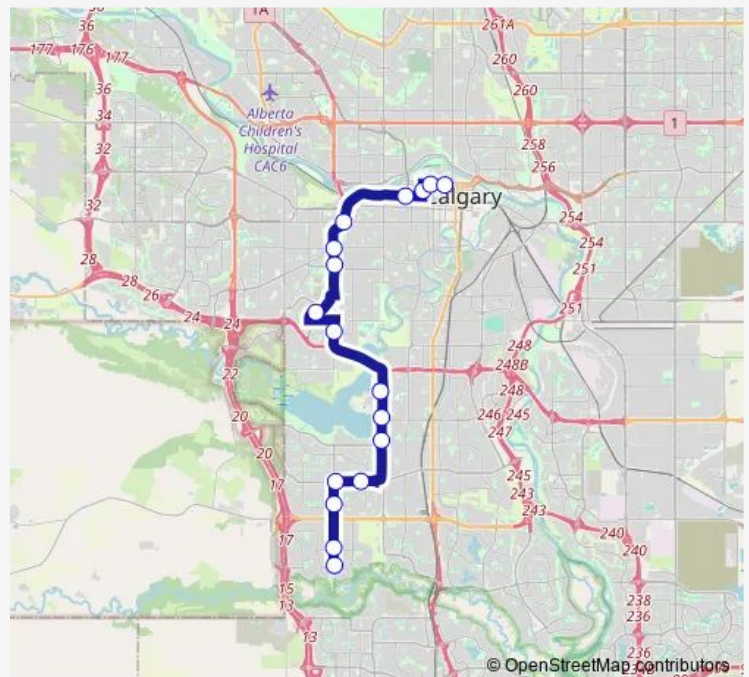

### Route schedule

EB 5 AV SW @ 1 ST Sw — Woodpark Station (Nb)

Monday 05:44-02:30<sup>+1</sup>

Tuesday 03:00-02:30<sup>+1</sup>

Wednesday 03:00-02:30<sup>+1</sup>

Thursday 03:00-02:30<sup>+1</sup>

Friday 03:00-02:30<sup>+1</sup>

Saturday 03:00-23:00

Sunday 06:20-23:00

### Route info

Direction: EB 5 AV SW @ 1 ST Sw

Stops: 17

Trip Duration: 0 hour 40 min

■ 304 — MAX Yellow Woodpark/City Centre

**Direction**

Woodpark Station (Nb) — EB 5 AV SW @ 1 ST Sw

17 stops

[Open route schedule](#)

Woodpark Station (Nb)

Woodview Station (Nb)

Braeside Station (Nb)

Oakridge Station (Eb)

Southland Leisure Centre (EB)

90 Avenue SW (Nb)

Heritage Park (Nb)