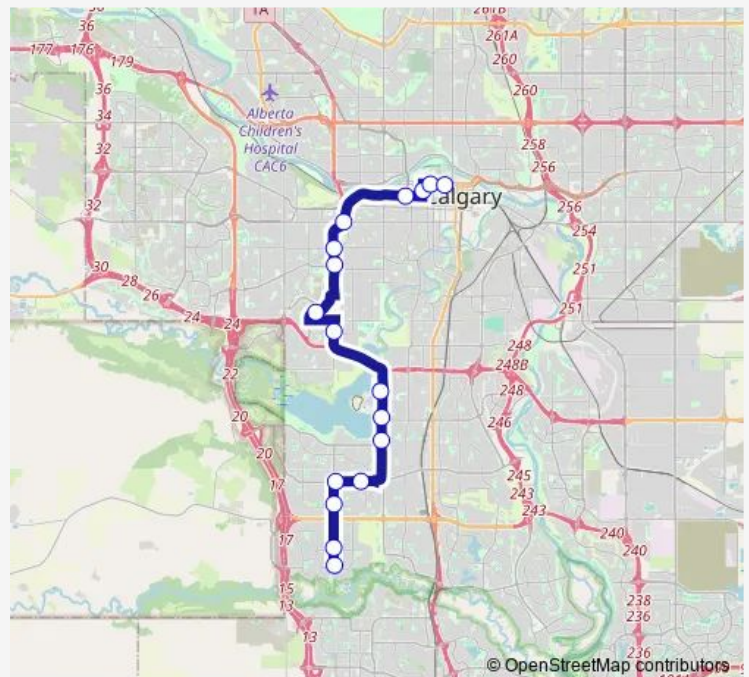

### Direction

Woodpark Station (Nb) — EB 5 AV SW @ 1 ST Sw

17 stops

[Open route schedule](#)

Woodpark Station (Nb)

Woodview Station (Nb)

Braeside Station (Nb)

Oakridge Station (Eb)

17 Avenue SW Station (Nb)

EB 9 AV SW @ 9 ST Sw

NB 6 ST SW @ 7 AV Sw

EB 5 AV SW @ 5 ST Sw

EB 5 AV SW @ 1 ST Sw

### Route schedule

Woodpark Station (Nb) — EB 5 AV SW @ 1 ST Sw

Monday 05:38-23:47

Tuesday 05:38-23:47

Wednesday 05:38-23:47

Thursday 05:38-23:47

Friday 05:38-23:47

Saturday 06:12-23:12

### Route info

Direction: Woodpark Station (Nb)

Stops: 17

Trip Duration: 0 hour 42 min

**Direction**

EB 5 AV SW @ 1 ST Sw — Woodpark Station (Nb)

17 stops

[Open route schedule](#)