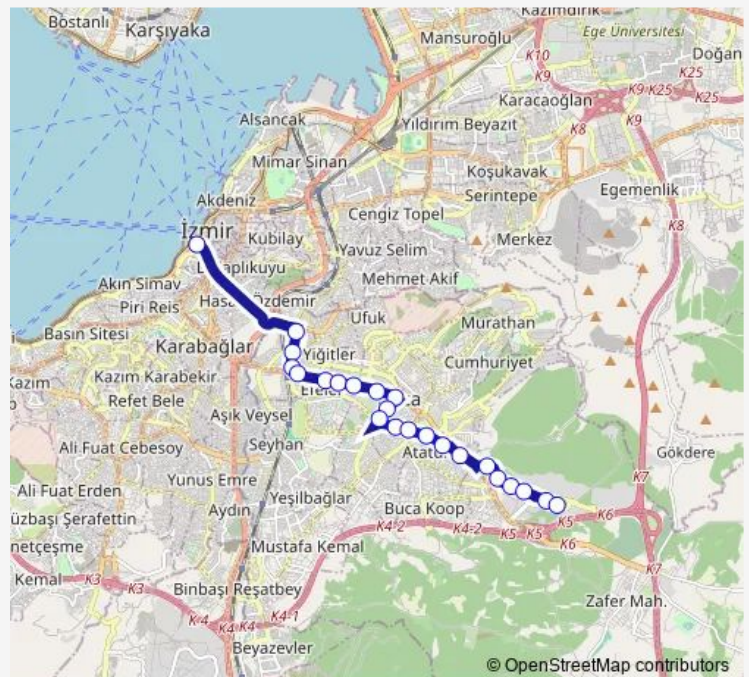

Bus 304 Tınaztepe-Konak

[Go to website](#)

Direction

Tınaztepe Yerleşke Son Durak — Konak

26 stops

[Open route schedule](#)

Tınaztepe Yerleşke Son Durak

Mühendislik Fakültesi

Kütüphane

Spor Salonu

Yetmiş Beşinci Yıl İlköğretim Okulu

Tınaztepe

Begos

Papatya

Eski Mezarlık

Buca Eski Mezarlık

Hasan Ağa Bahçesi

Buca Üçkuyular Meydan

Buca Sağlık Ocağı

Buca Devlet Hastanesi

Dokuz Eylül Eğitim Fakültesi

Buca Sosyal Güvenlik Kurumu

Öğretmen Evleri

Buca Belediye Sarayı

Buca Vergi Dairesi

Yeni Mahalle

Şirinyer Ptt

Route schedule

Tınaztepe Yerleşke Son Durak — Konak

Monday 06:00-23:15

Tuesday 06:00-23:15

Wednesday 06:00-23:15

Thursday 06:00-23:15

Friday 06:00-23:15

Saturday 06:00-23:20

Sunday 06:15-23:15

Route info

Direction: Tınaztepe Yerleşke Son Durak

Stops: 26

Trip Duration: 0 hour 44 min

304 — Tınaztepe-Konak

BusMaps