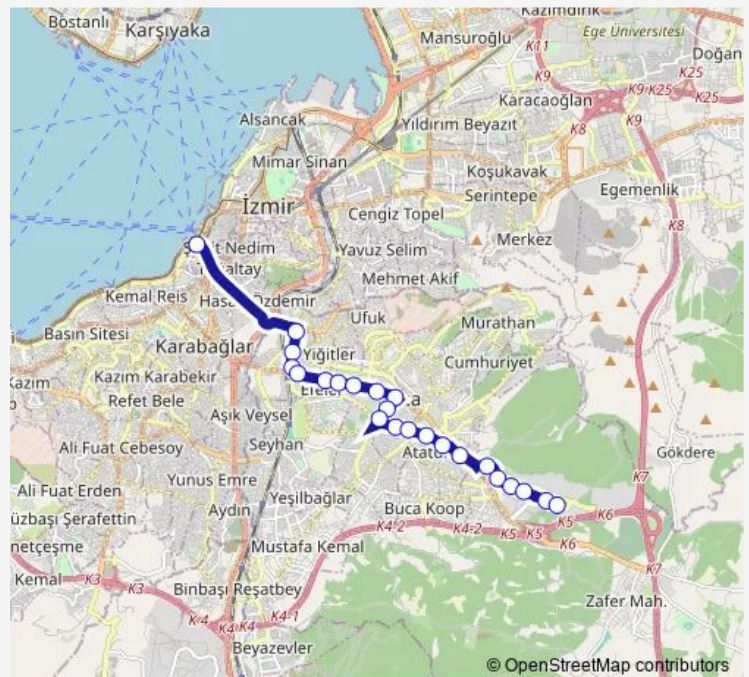

Thursday 06:00-23:15

Friday 06:00-23:15

Saturday 06:00-23:20

Sunday 06:15-23:15

Route info

Direction: Tınaztepe Yerleşke Son Durak

Stops: 26

Trip Duration: 0 hour 44 min