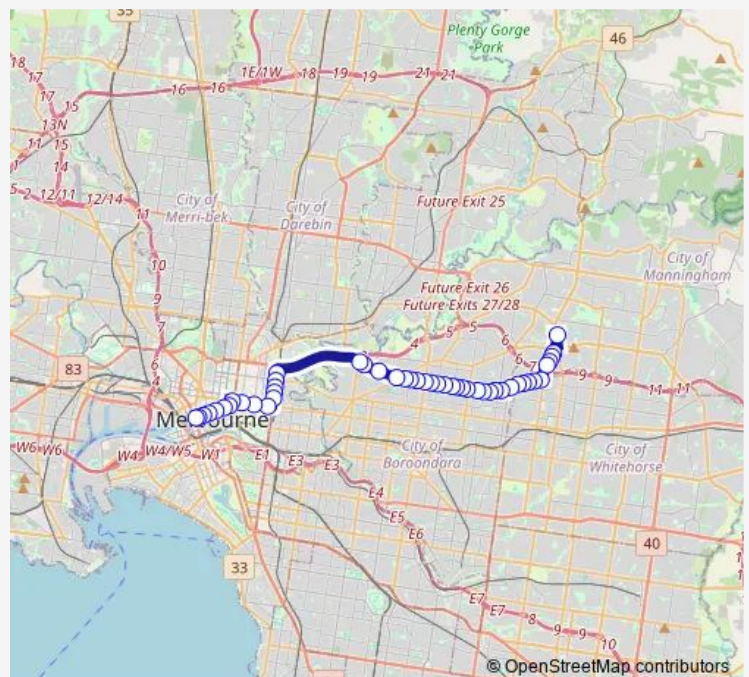

### Direction

King St/Lonsdale St (Melbourne City) — Doncaster Shopping Centre/Williamsons Rd (Doncaster)

45 stops

[Open route schedule](#)

King St/Lonsdale St (Melbourne City)

County Court/Lonsdale St (Melbourne City)

Princess St/Earl St (Kew)

Peel St/Earl St (Kew)

Spruzen Ave/Asquith St (Kew)

East Kew Terminus/Valerie St (Kew East)

High St/Harp Rd (Kew)

Woodlands Ave/Harp Rd (Kew East)

Boorool Rd/Harp Rd (Kew East)

Stradbroke Park/Harp Rd (Kew East)

### Route schedule

King St/Lonsdale St (Melbourne City) — Doncaster Shopping Centre/Williamsons Rd (Doncaster)

Monday 07:12-18:37

Tuesday 07:12-18:37

Wednesday 07:12-18:37

Thursday 07:12-18:37

Friday 07:12

Saturday 11:39-16:41

### Route info

Direction: King St/Lonsdale St (Melbourne City)

Stops: 45

Trip Duration: 0 hour 52 min

304 — Doncaster SC - City (Lonsdale St)

Corhampton Rd/Belmore Rd (Balwyn)

Lawson St/Belmore Rd (Balwyn)

Kendari Ave/Belmore Rd (Balwyn)