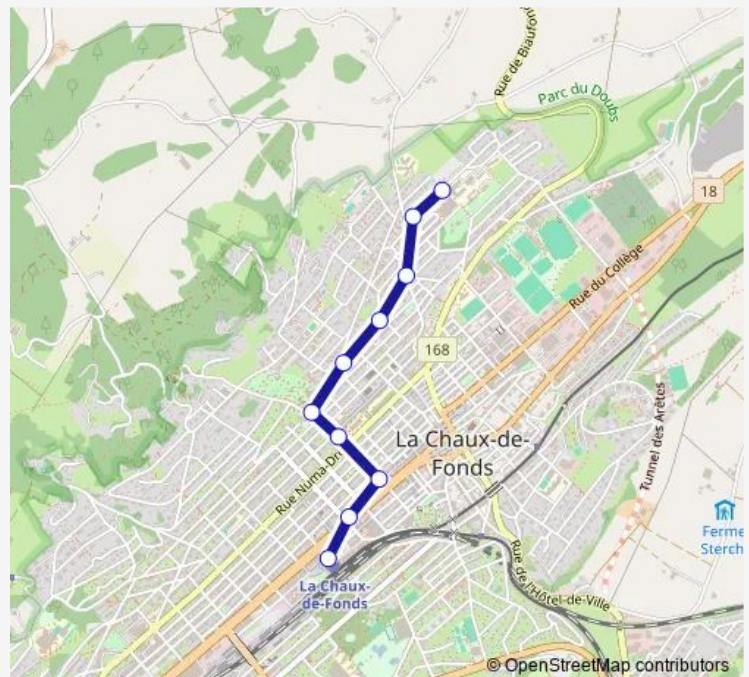

Direction

undefined — undefined

0 stops

[Open route schedule](#)

Route schedule

undefined — undefined

Monday 05:37

Tuesday 05:37

Wednesday 05:37

Thursday 05:37

Friday 05:37

Saturday —

Sunday —

Route info

Direction:

Stops: 0

Trip Duration: — min