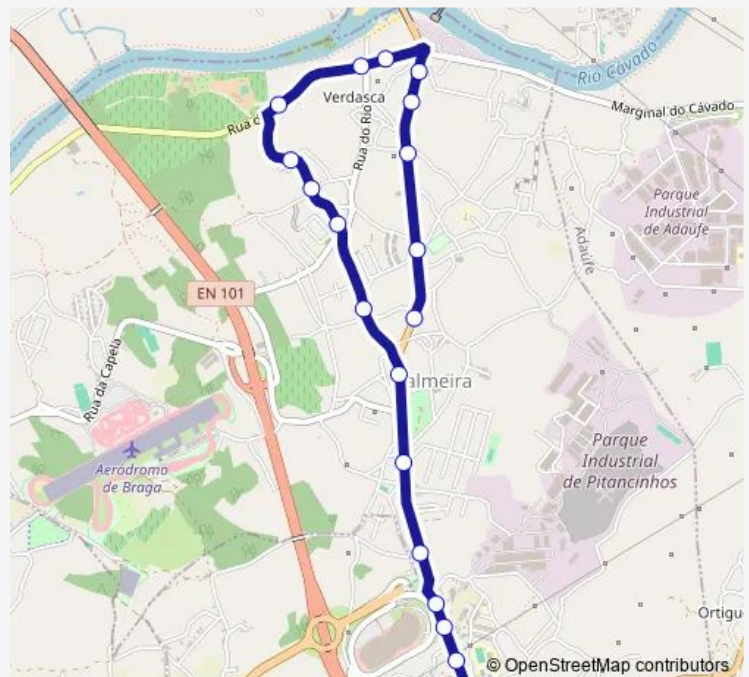

### Route schedule

Cávado Ix — Cimo de Vila (Eb23 Palmeira)

Monday —

Tuesday —

Wednesday —

Thursday —

Friday 07:40

Saturday —

### Route info

Direction: Cávado Ix

Stops: 19

Trip Duration: 0 hour 20 min

■ 304 — Ponte do Bico - Eb23 Palmeira

304 Bus time schedules and route maps are available in an offline PDF at [busmaps.com](https://busmaps.com). Use the [busmaps.com](https://busmaps.com) website to see live bus times, train schedule or subway schedule, and step-by-step directions for all public transit in Braga