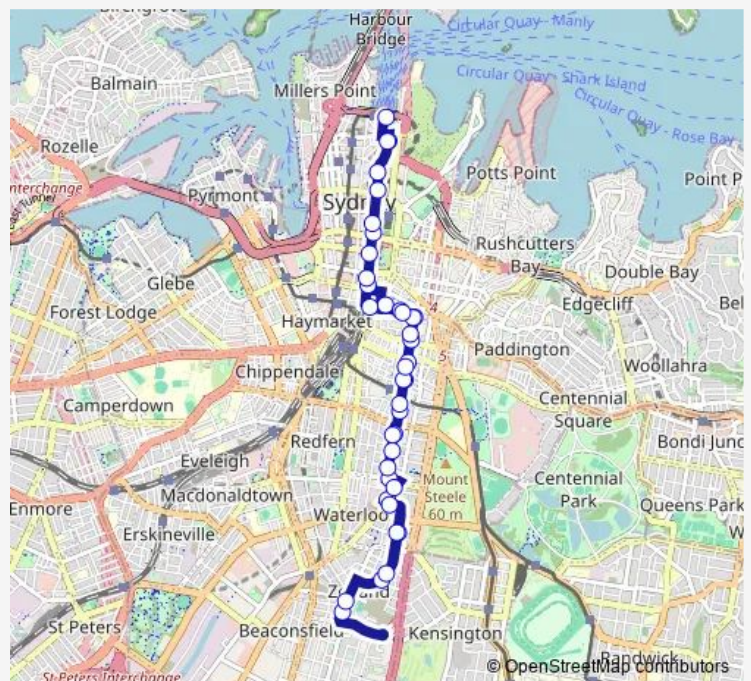

Gadigal Av At Archibald Av

Gadigal Av Opp Joynton Park

Gunyama Park Aquatic And Recreation Centre, Joynton Av

Route schedule

Circular Quay, Alfred St, Stand A — Museum Of Sydney, Phillip St

Monday 03:15-02:15⁺¹

Tuesday 03:15-02:15⁺¹

Wednesday 03:15-02:15⁺¹

Thursday 03:15-02:15⁺¹

Friday 03:15-02:15⁺¹

Saturday 03:15-02:15⁺¹

Sunday 03:15-02:15⁺¹

Route info

Direction: Circular Quay, Alfred St, Stand A

Stops: 38

Trip Duration: 0 hour 53 min

304 — City Circular Quay to Green Square (Loop Service)

Joynton Av Opp Gunyama Park Aquatic And Recreation Centre

Joynton Park, Gadigal Av

Gadigal Av Opp Archibald Av

Crown St At Campbell St

Campbell St At Riley St

Campbell St At Foster St

Museum Station, Downing Centre, Stand E

Museum Station, Elizabeth St, Stand D

St James Station, Elizabeth St, Stand C

Martin Place Station, Elizabeth St, Stand C