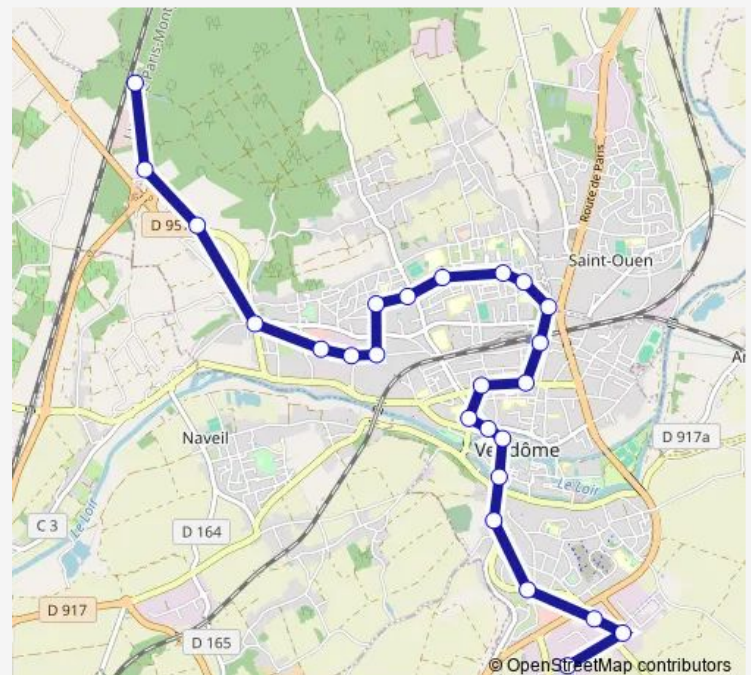

Direction

Vendome ZI Sud — Vendome Gare Tgv

24 stops

[Open route schedule](#)

- Vendome ZI Sud
- Vendome Route DE Blois
- Vendome Offenbach
- Vendome ST Lubin
- Vendome ST Georges
- Vendome Hopital
- Vendome ST Michel
- Vendome Kennedy
- Vendome G Yvon
- Vendome ST Venant
- Vendome PEM Gare TER Sncf
- Vendome Cimetiere Nord
- Vendome Branly
- Vendome Danan
- Vendome Lycee Ronsard
- Vendome Europe
- Vendome Jean Moulin
- Vendome Jouhaux
- Vendome Industrie
- Vendome Stmarc
- Vendome Quatre Tilleuls

Route schedule

Vendome ZI Sud — Vendome Gare Tgv

Monday	05:52-21:01
Tuesday	05:52-21:01
Wednesday	05:52-21:01
Thursday	05:52-21:01
Friday	05:52-20:44
Saturday	07:00-19:36
Sunday	—

Route info

Direction: Vendome ZI Sud

Stops: 24

Trip Duration: 0 hour 33 min

Vendome Mons

Vendome Cites Unies

Vendome Gare Tgv

Direction

Vendome Gare Tgv — Vendome ZI Sud

25 stops

Thursday 15:15-16:29

Friday 15:15-16:29

Saturday 15:15-16:29

Sunday —

Route info

Direction: Vendome Eiffel

Stops: 24

Trip Duration: 0 hour 36 min