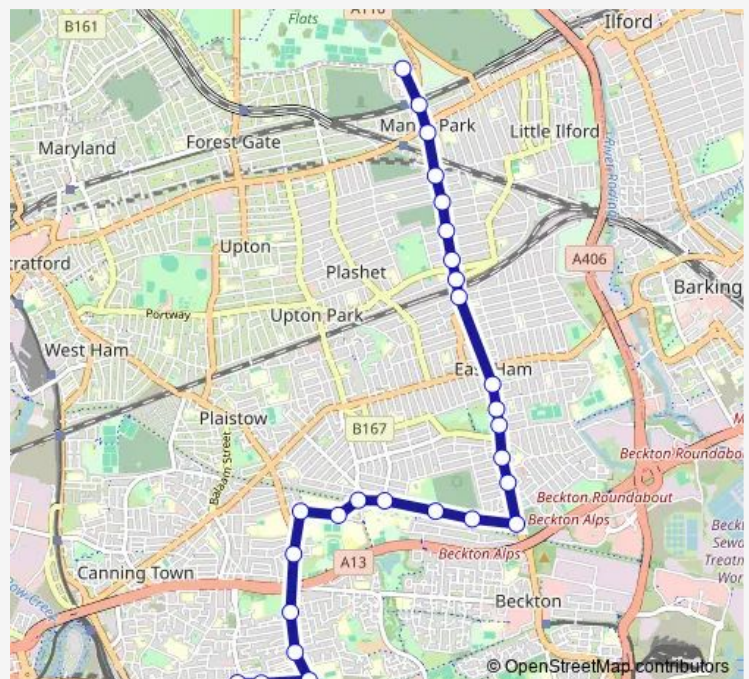

### Route schedule

Custom House Station — Manor Park / Gladding Road

Monday 00:00-23:40

Tuesday 00:00-23:40

Wednesday 00:00-23:40

Thursday 00:00-23:40

Friday 00:00-23:40

Saturday 00:00-23:40

### Route info

Direction: Custom House Station

Stops: 29

Trip Duration: 0 hour 47 min

304 — Custom House Station - Newham University Hospital - Lonsdale Avenue - East Ham - Manor Park

East Ham Station

Gladstone Avenue