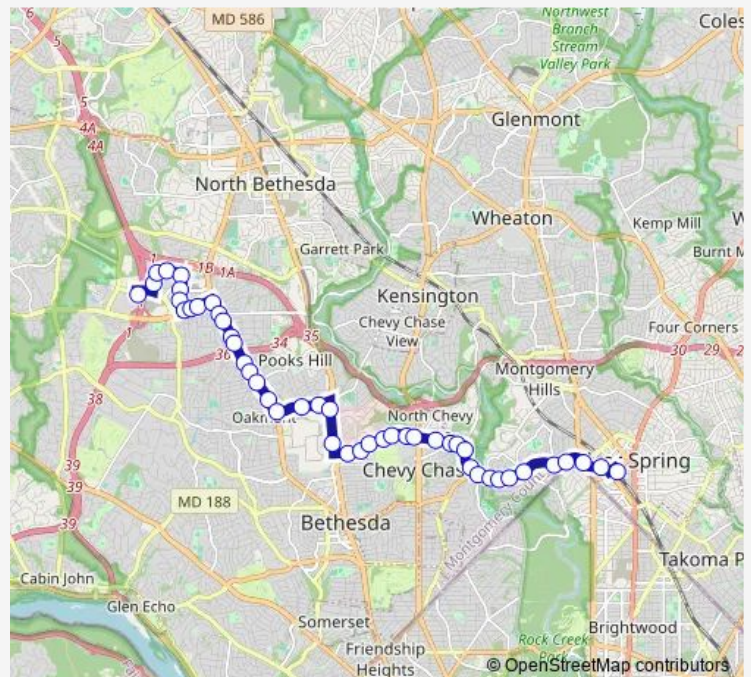

Old Georgetown Rd+Lone Oak Dr

Old Georgetown Rd+Kingswood Rd

Old Georgetown Rd+I-495

Old Georgetown Rd+Ryland Dr

Old Georgetown Rd+Wyngate Dr

Old Georgetown Rd+Beech Dr

Old Georgetown Rd+Alta Vista Rd

W Cedar Ln+Old Georgetown Rd

W Cedar Ln+West Dr

### Route schedule

Montgomery Mall+Bay F — Silver Spring+Bay 102

Monday 14:35-18:30

Tuesday 14:35-18:30

Wednesday 14:35-18:30

Thursday 14:35-18:30

Friday 14:35-18:30

Saturday —

### Route info

Direction: Montgomery Mall+Bay F

Stops: 46

Trip Duration: 0 hour 41 min

J1 — Bethesda-Silver Spring

W Cedar Ln+Cedarcrest Dr

Rockville Pk+North Dr

Rockville Pk+South Dr