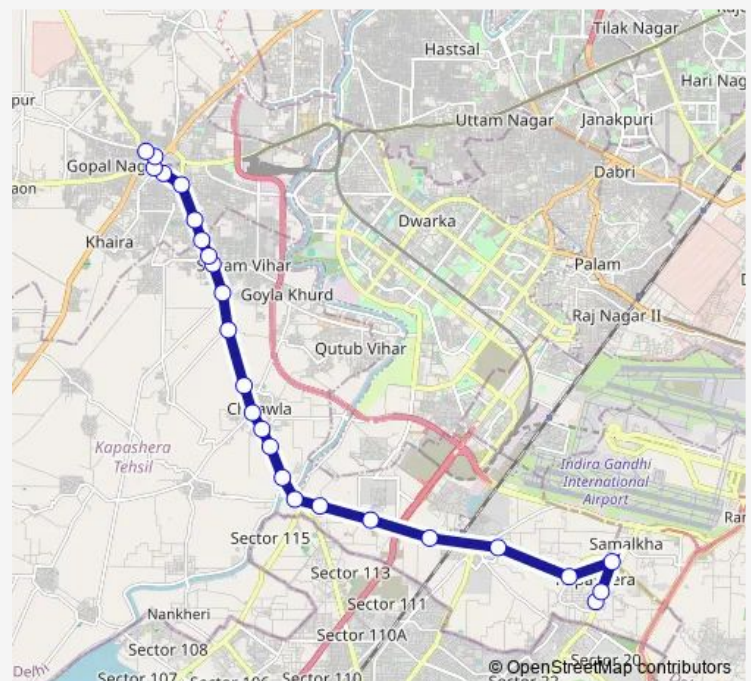

Durga Vihar

BDO Office

Chhawla Stand Najafgarh

Route schedule

Kapashera Border — Najafgarh Terminal

Monday 06:27-21:15

Tuesday 06:27-21:15

Wednesday 06:27-21:15

Thursday 06:27-21:15

Friday 06:27-21:15

Saturday 06:27-21:15

Sunday 06:27-21:15

Route info

Direction: Kapashera Border

Stops: 25

Trip Duration: 1 hour 9 min

790aup

Police Station Najafgarh

Najafgarh Dhansa More

Jharoda Crossing Jharoda Road

Najafgarh Terminal

790aup Bus time schedules and route maps are available in an offline PDF at busmaps.com. Use the busmaps.com website to see live bus times, train schedule or subway schedule, and step-by-step directions for all public transit in Gurugram