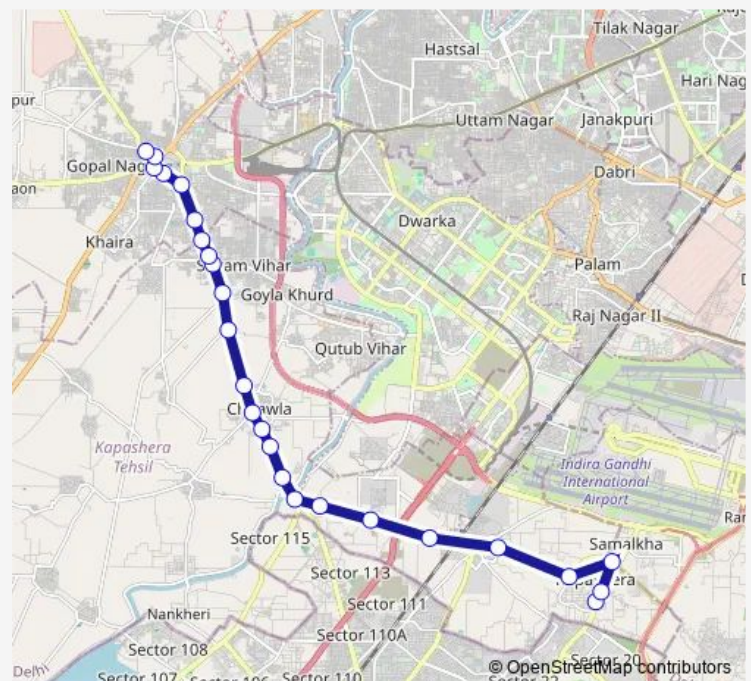

### Route schedule

Kapashera Border — Najafgarh Terminal

Monday 06:27-21:15

Tuesday 06:27-21:15

Wednesday 06:27-21:15

Thursday 06:27-21:15

Friday 06:27-21:15

Saturday 06:27-21:15

Sunday 06:27-21:15

### Route info

Direction: Kapashera Border

Stops: 25

Trip Duration: 1 hour 9 min

790aup

Police Station Najafgarh

Najafgarh Dhansa More

Jharoda Crossing Jharoda Road