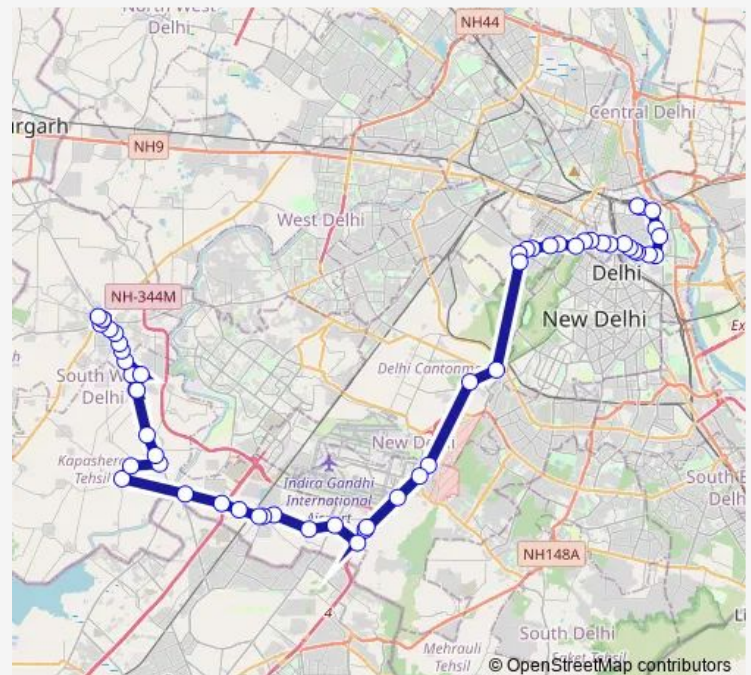

### Route schedule

Old Delhi Railway Station — Najafgarh Terminal

Monday 13:10-21:35

Tuesday 13:10-21:35

Wednesday 13:10-21:35

Thursday 13:10-21:35

Friday 13:10-21:35

Saturday 13:10-21:35

### Route info

Direction: Old Delhi Railway Station

Stops: 56

Trip Duration: 1 hour 1 min

790aup

BusMaps

NPL Colony

Dhaura Kuan