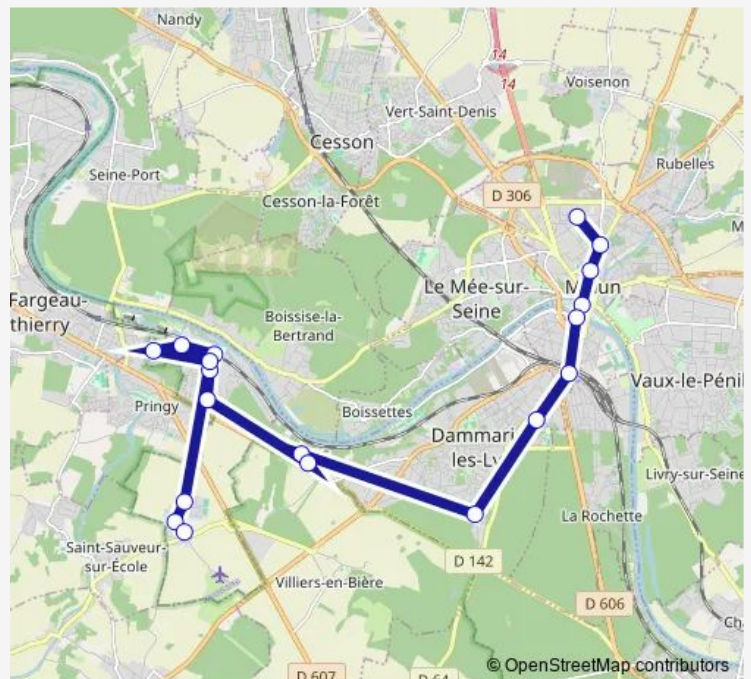

Joliot Curie / Collège Robert Doisneau

Gare SnCF - Rue de l'Industrie

Notre Dame

Gare Routière Mail / Melun

Centre Culturel

Avenue de Meaux

Trois Horloges

### Route schedule

Place Caerano — Trois Horloges

Monday	07:10
Tuesday	07:10
Wednesday	07:10
Thursday	07:10
Friday	07:10
Saturday	07:10
Sunday	—

### Route info

Direction: Place Caerano

Stops: 19

Trip Duration: 0 hour 54 min

## Route schedule

Place Caerano — Joliot Curie

Monday 07:10-08:26

Tuesday 07:10-08:26

Wednesday 07:10-08:26

Thursday 07:10-08:26

Friday 07:10-08:26

Saturday 07:10-08:26