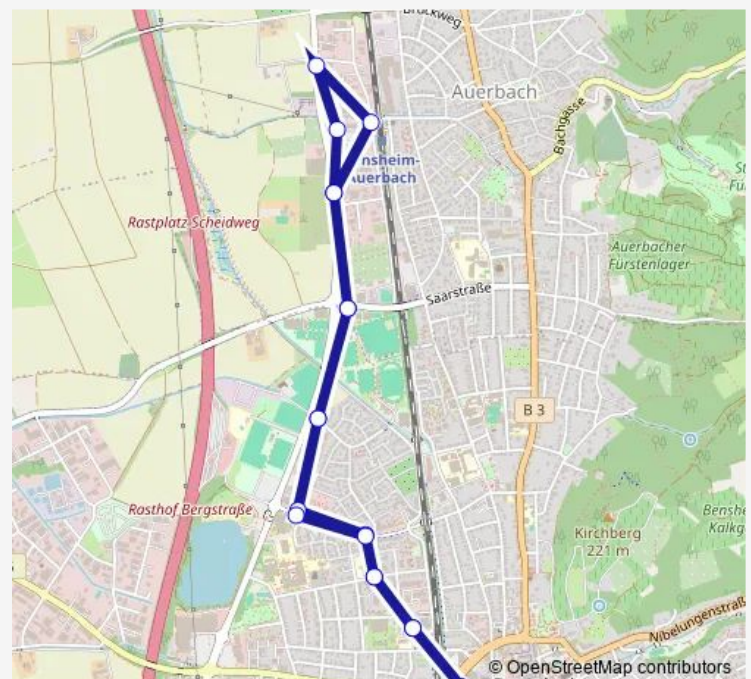

Direction

Bensheim, Bahnhof — Bensheim, Bahnhof

19 stops

[Open route schedule](#)

Bensheim, Bahnhof

Bensheim, Hallenbad

Bensheim, AWO-Wohnheim

Bensheim, Beginenstraße

Bensheim, Weiherhausstadion

Bensheim, Bertolt-Brecht-Ring

Bensheim, Peter-Krenkel-Straße

Bensheim, Beginenstraße

Bensheim, AWO-Wohnheim

Bensheim, Hallenbad

Bensheim, Bahnhof

Route schedule

Bensheim, Bahnhof — Bensheim, Bahnhof

Monday —

Tuesday 05:07-01:07⁺¹

Wednesday —

Thursday —

Friday —

Saturday —

Sunday —

Route info

Direction: Bensheim, Bahnhof

Stops: 19

Trip Duration: 0 hour 16 min

6970 Bus time schedules and route maps are available in an offline PDF at busmaps.com. Use the busmaps.com website to see live bus times, train schedule or subway schedule, and step-by-step directions for all public transit in Bensheim