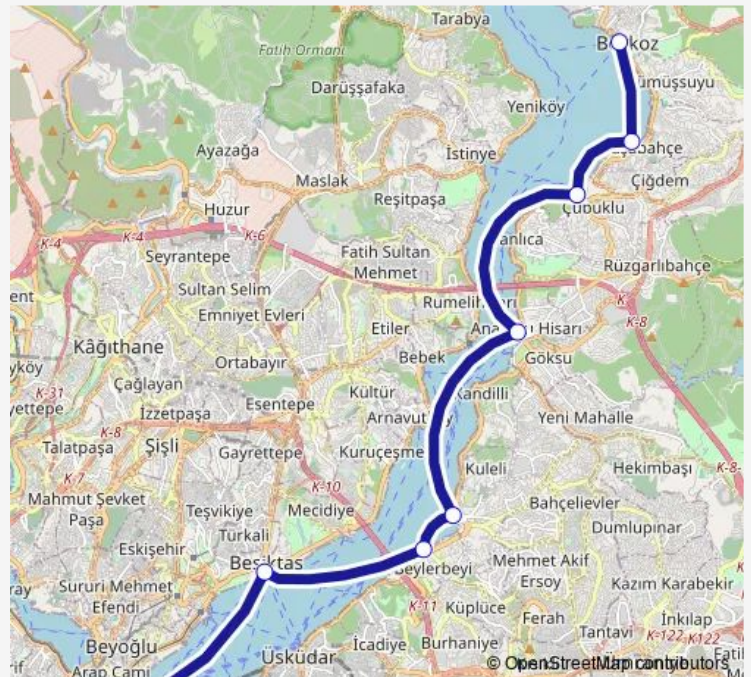

Ferry BĞZ-11 Boğazdan Geliş

[Go to website](#)

Direction

Beykoz Şh. — Eminönü-Boğaz Şh.

8 stops

[Open route schedule](#)

Beykoz Şh.

Paşabahçe Şh.

Çubuklu Şh.

Anadolu Hisarı Şh.

Çengelköy Şh.

Beylerbeyi Şh.

Beşiktaş-Üsküdar Şh.

Eminönü-Boğaz Şh.

Route schedule

Beykoz Şh. — Eminönü-Boğaz Şh.

Monday —

Tuesday —

Wednesday —

Thursday —

Friday —

Saturday 06:15

Sunday —

Route info

Direction: Beykoz Şh.

Stops: 8

Trip Duration: 1 hour 30 min

BĞZ-11 — Boğazdan Geliş

BusMaps