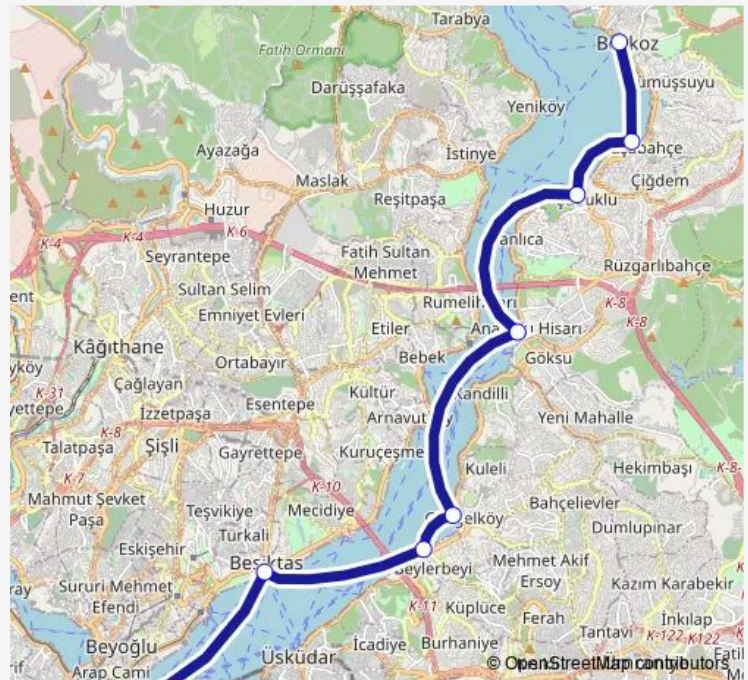

Ferry BĞZ-11 Boğazdan Geliş

[Go to website](#)

Direction

Beykoz Şh. — Eminönü-Boğaz Şh.

8 stops

[Open route schedule](#)

Beykoz Şh.

Paşabahçe Şh.

Çubuklu Şh.

Anadolu Hisarı Şh.

Çengelköy Şh.

Beylerbeyi Şh.

Beşiktaş-Üsküdar Şh.

Eminönü-Boğaz Şh.

Route schedule

Beykoz Şh. — Eminönü-Boğaz Şh.

Monday

—

Tuesday

—

Wednesday

—

Thursday

—

Friday

—

Saturday

06:15

Sunday

—

Route info

Direction: Beykoz Şh.

Stops: 8

Trip Duration: 1 hour 30 min

■ BĞZ-11 — Boğazdan Geliş

BusMaps